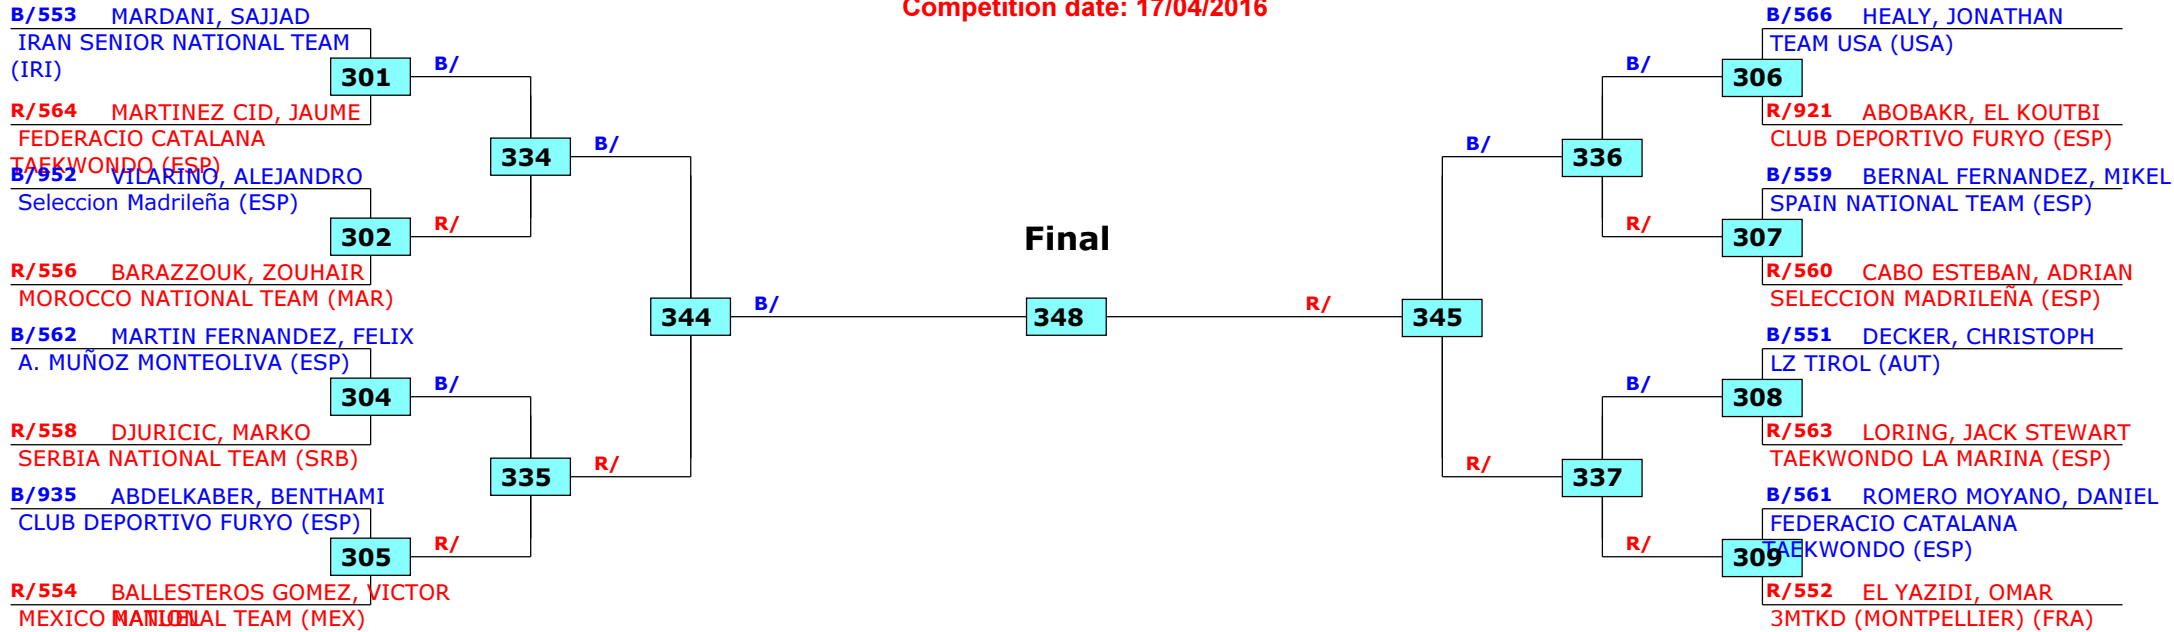

Prize winners:

1st rnd

QF

SF

Final

SF

QF

1st rnd

14th Spanish Taekwondo Open 2016

Pontevedra, Spain

Tournament date: 16/04/2016 upto 17/04/2016

Seniors Male A +87 (Heavy)

Active competitors: 16

Competition date: 17/04/2016

Result legend: (PUN) Punishment
 (WDR) Withdrawal (SDP) Sudden death
 (DSQ) Disqualified (PTG) Points win (gap)
 (RSC) Ref. stop contest (PTF) Points win (normal)
 (SUP) Superiority