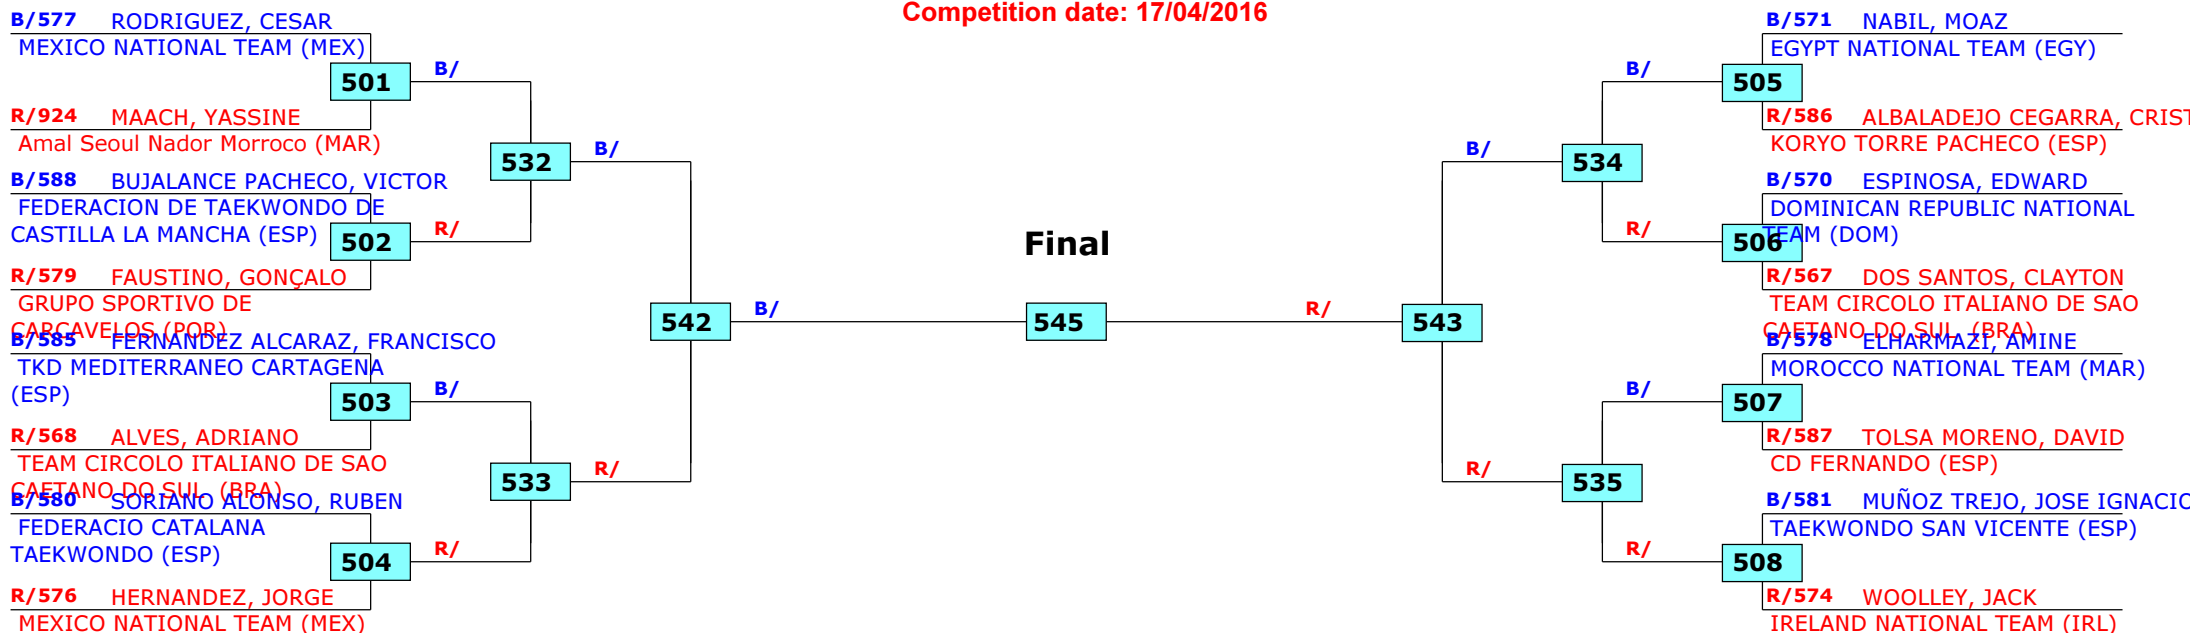

14th Spanish Taekwondo Open 2016

Pontevedra, Spain

Tournament date: 16/04/2016 upto 17/04/2016

Seniors Male A -54 (Fin)

Active competitors: 16

Competition date: 17/04/2016

Result legend: (PUN) Punishment
 (WDR) Withdrawal (SDP) Sudden death
 (DSQ) Disqualified (PTG) Points win (gap)
 (RSC) Ref. stop contest (PTF) Points win (normal)
 (SUP) Superiority

Prize winners:

1st rnd

QF

SF

Final

SF

QF

1st rnd

14th Spanish Taekwondo Open 2016

Pontevedra, Spain

Tournament date: 16/04/2016 upto 17/04/2016

Seniors Male A -58 (Fly)

Active competitors: 25

Competition date: 17/04/2016

14th Spanish Taekwondo Open 2016

Pontevedra, Spain