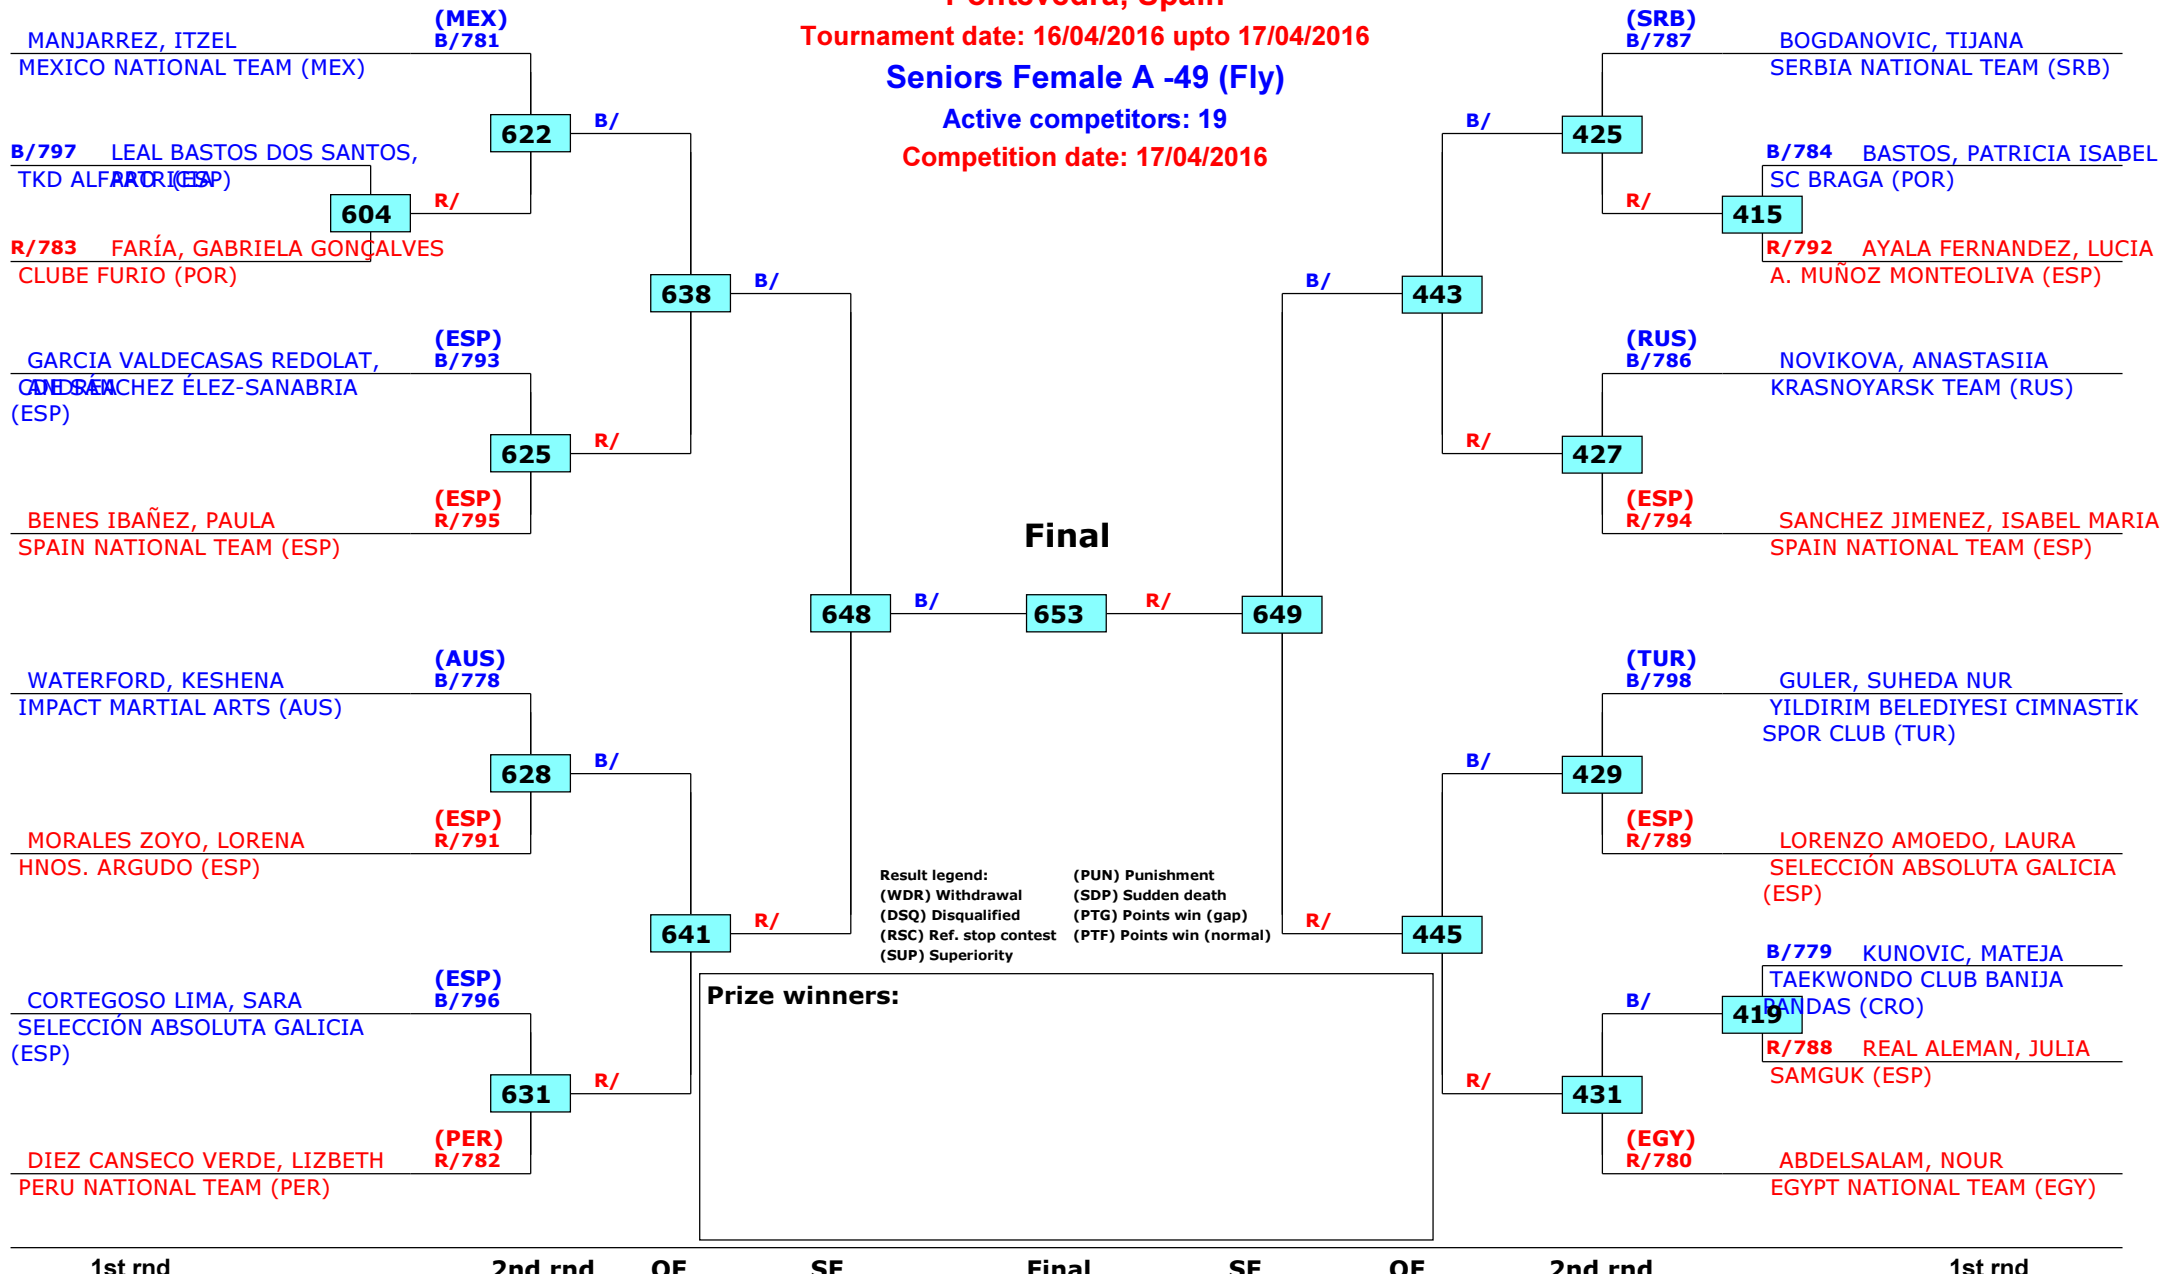

14th Spanish Taekwondo Open 2016

Pontevedra, Spain

Tournament date: 16/04/2016 upto 17/04/2016

Seniors Female A -49 (Fly)

Active competitors: 19

Competition date: 17/04/2016

14th Spanish Taekwondo Open 2016

Pontevedra, Spain

Tournament date: 16/04/2016 upto 17/04/2016

Seniors Female A -53 (Bantam)

Active competitors: 18

Competition date: 17/04/2016

14th Spanish Taekwondo Open 2016

Pontevedra, Spain

Tournament date: 16/04/2016 upto 17/04/2016