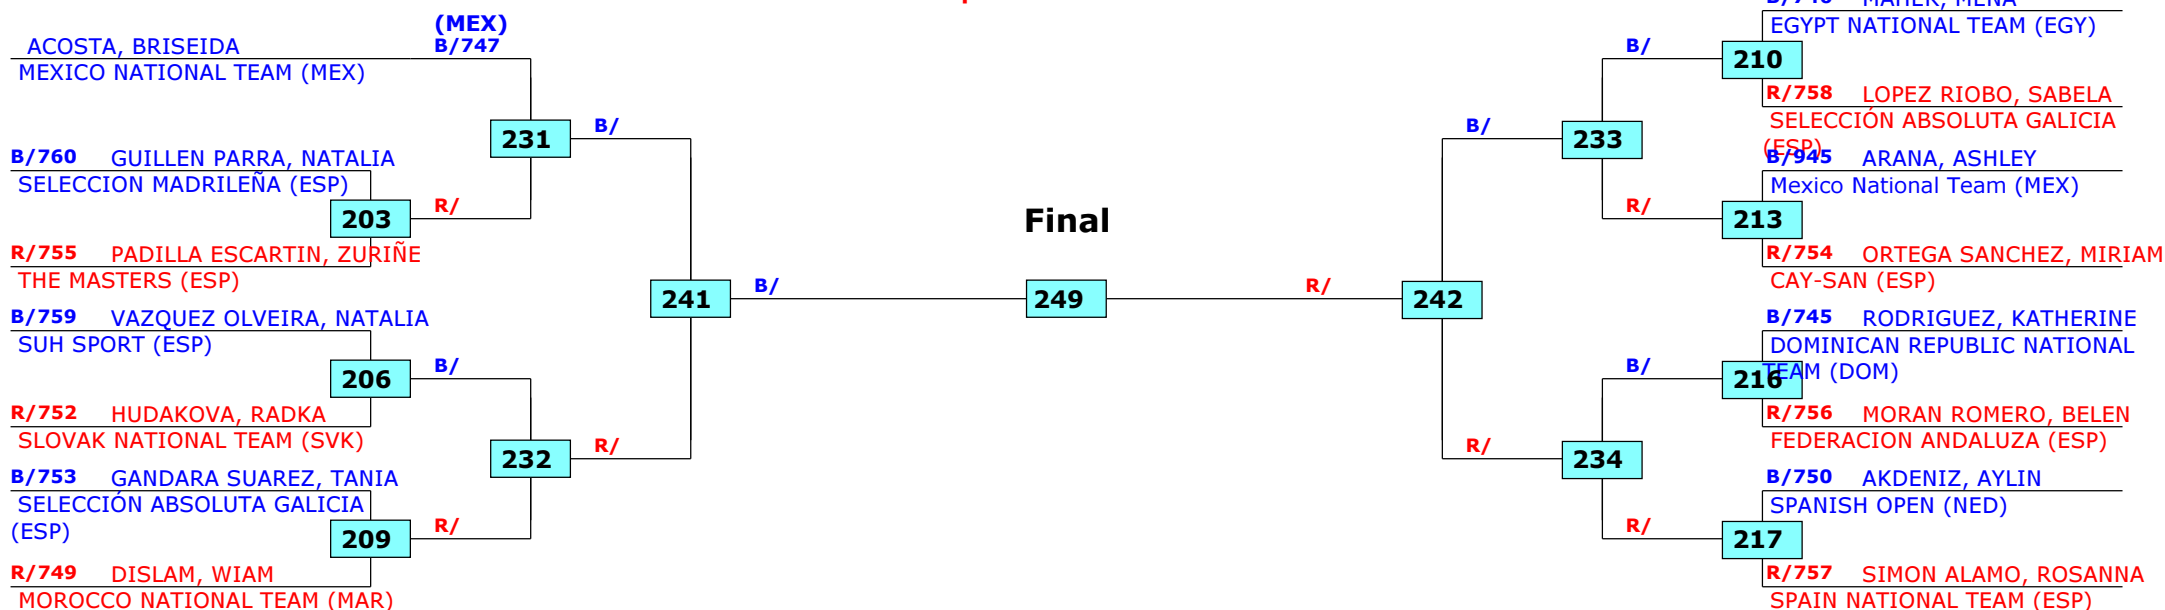

14th Spanish Taekwondo Open 2016

Pontevedra, Spain

Tournament date: 16/04/2016 upto 17/04/2016

Seniors Female A +73 (Heavy)

Active competitors: 15

Competition date: 17/04/2016

Result legend: (PUN) Punishment
 (WDR) Withdrawal (SDP) Sudden death
 (DSQ) Disqualified (PTG) Points win (gap)
 (RSC) Ref. stop contest (PTF) Points win (normal)
 (SUP) Superiority

Prize winners:

1st rnd

QF

SF

Final

SF

QF

1st rnd