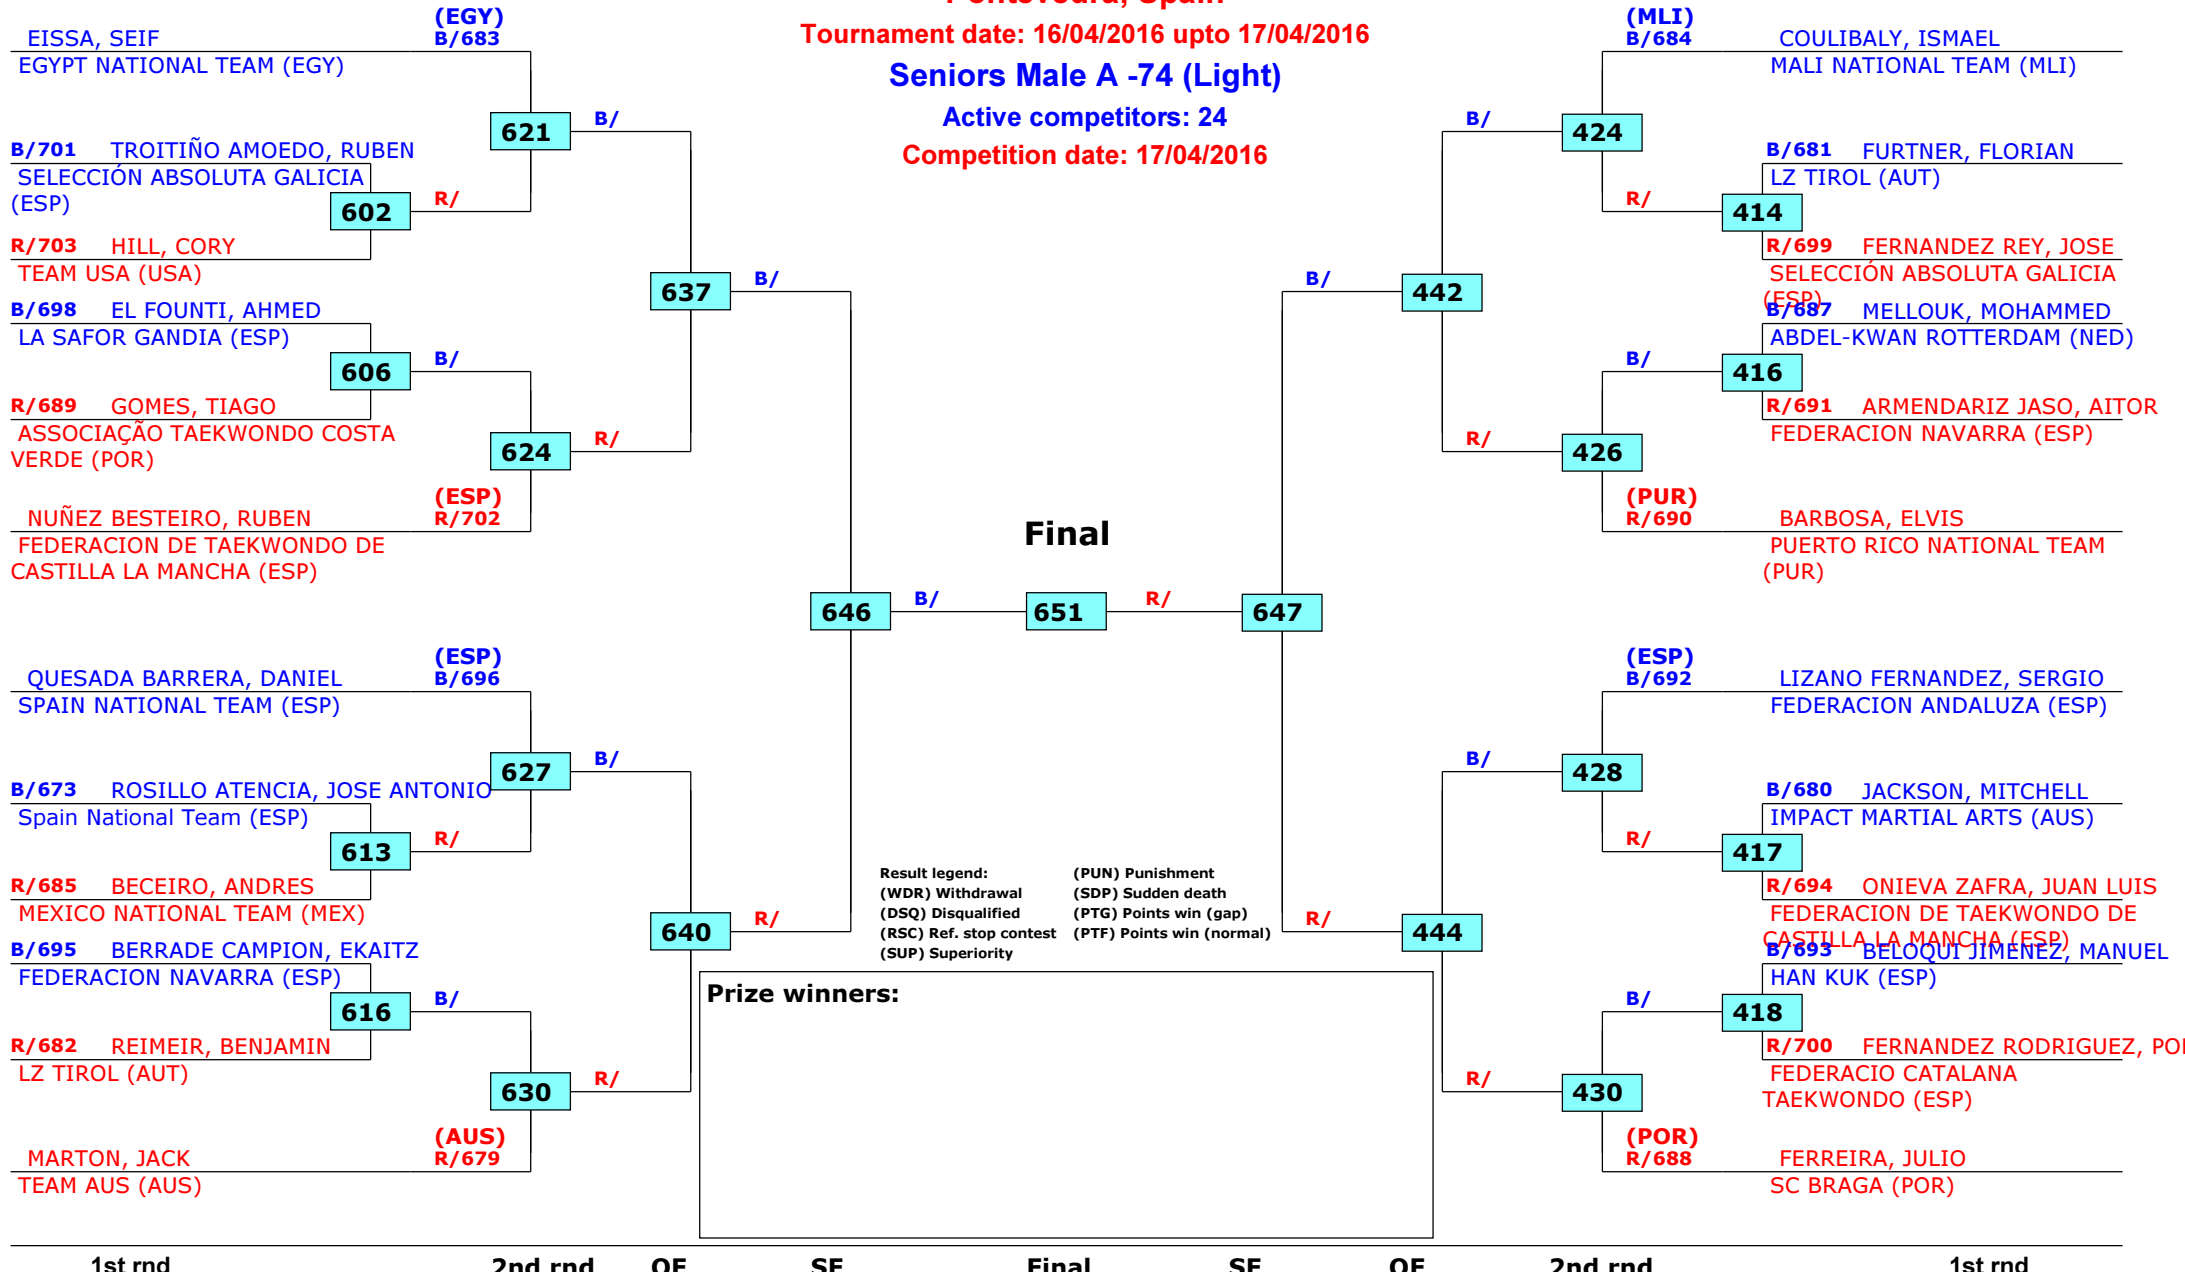

14th Spanish Taekwondo Open 2016

Pontevedra, Spain

Tournament date: 16/04/2016 upto 17/04/2016

Seniors Male A -74 (Light)

Active competitors: 24

Competition date: 17/04/2016