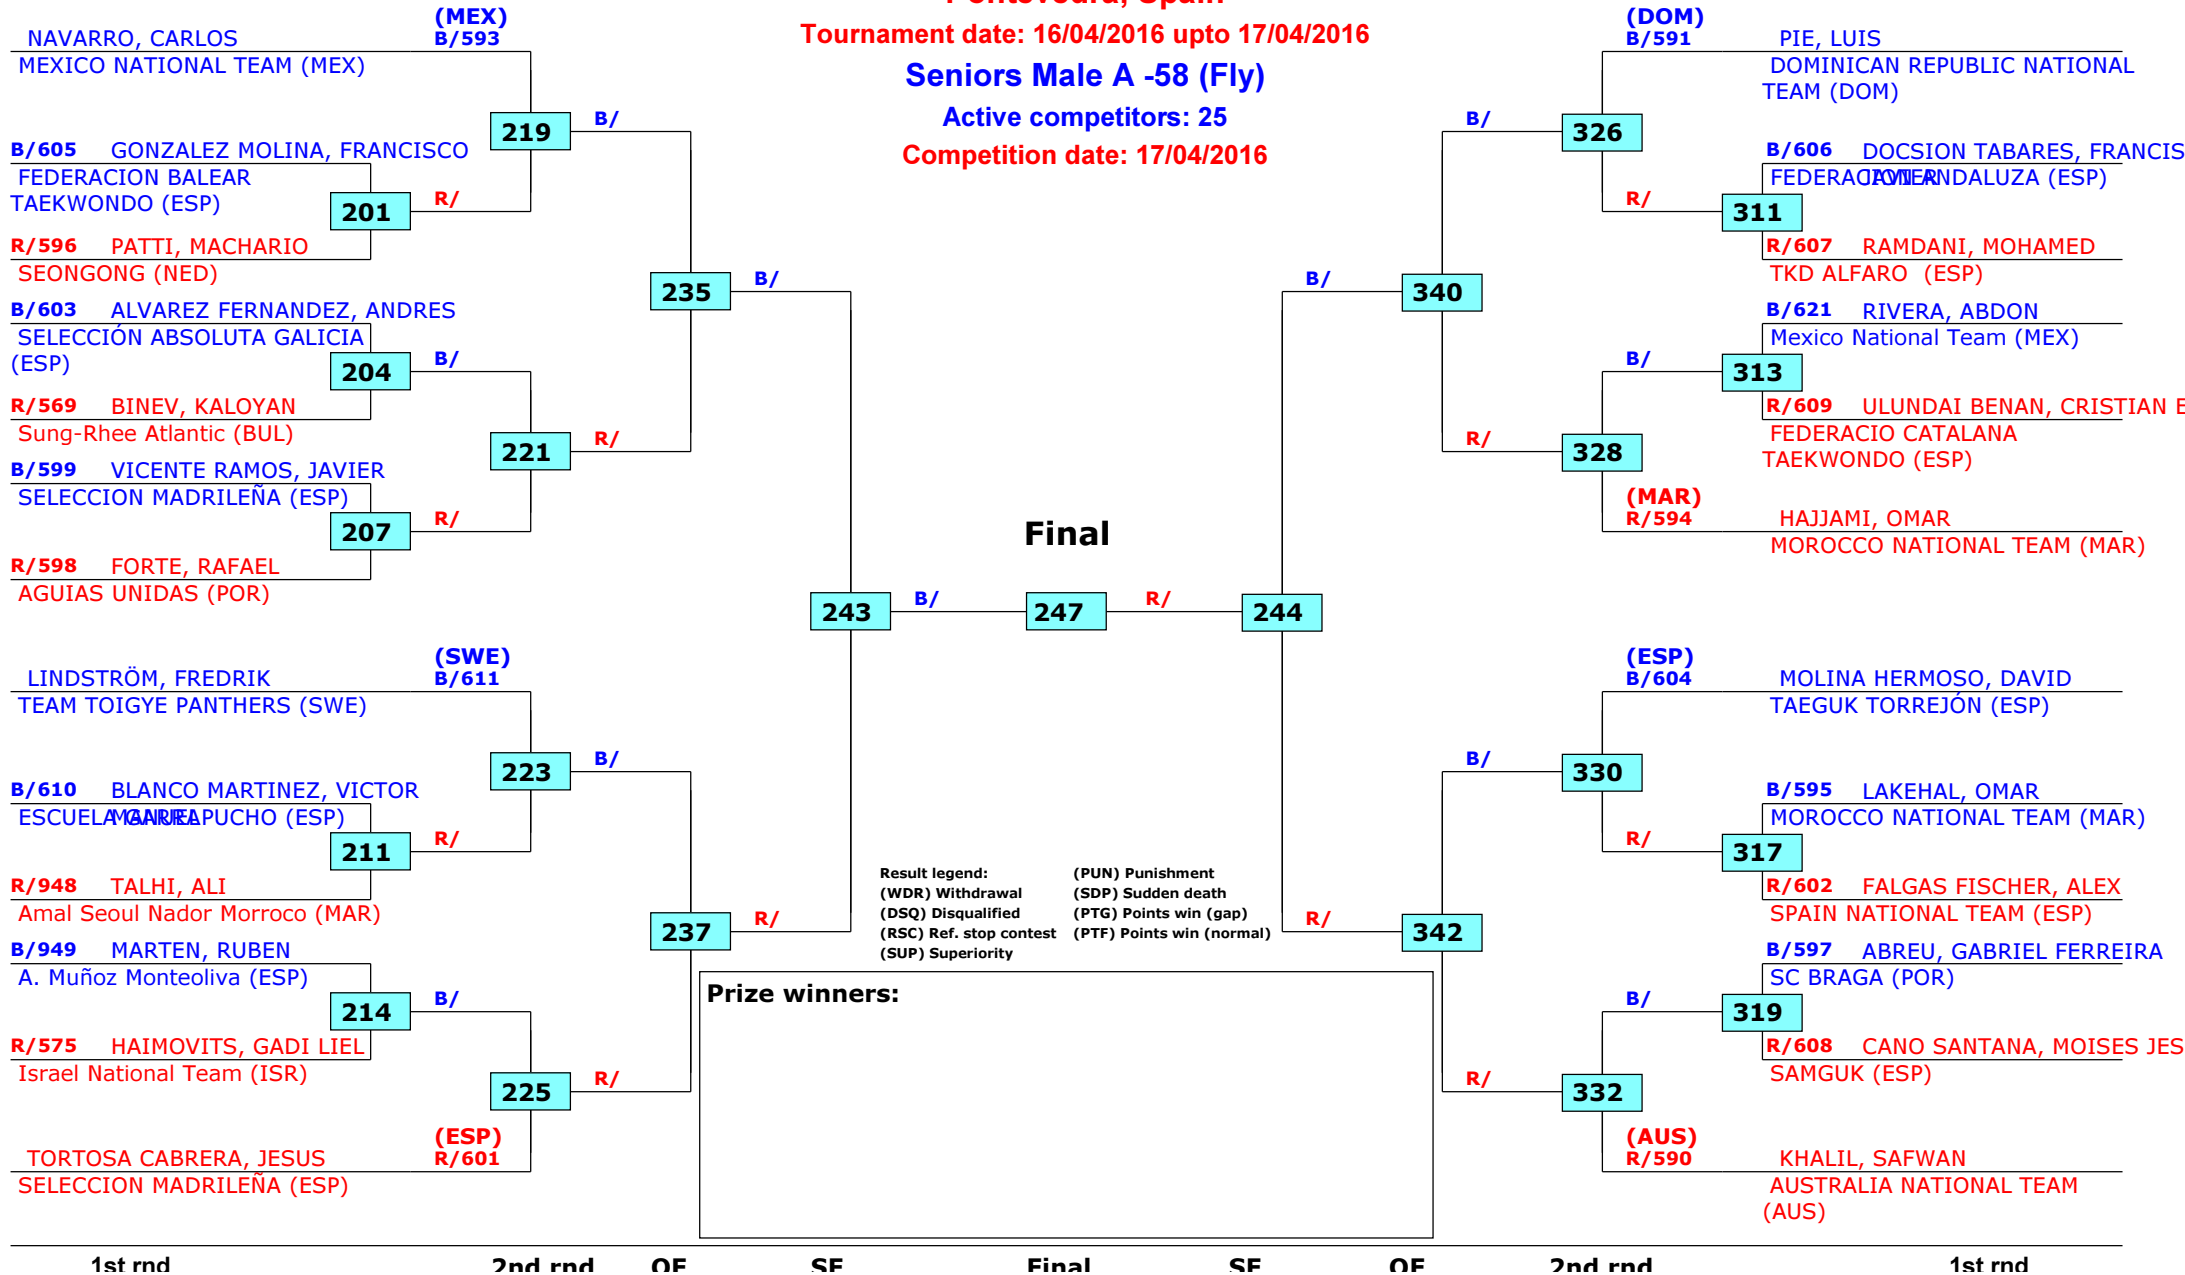

14th Spanish Taekwondo Open 2016

Pontevedra, Spain

Tournament date: 16/04/2016 upto 17/04/2016

Seniors Male A -58 (Fly)

Active competitors: 25

Competition date: 17/04/2016

14th Spanish Taekwondo Open 2016

Pontevedra, Spain