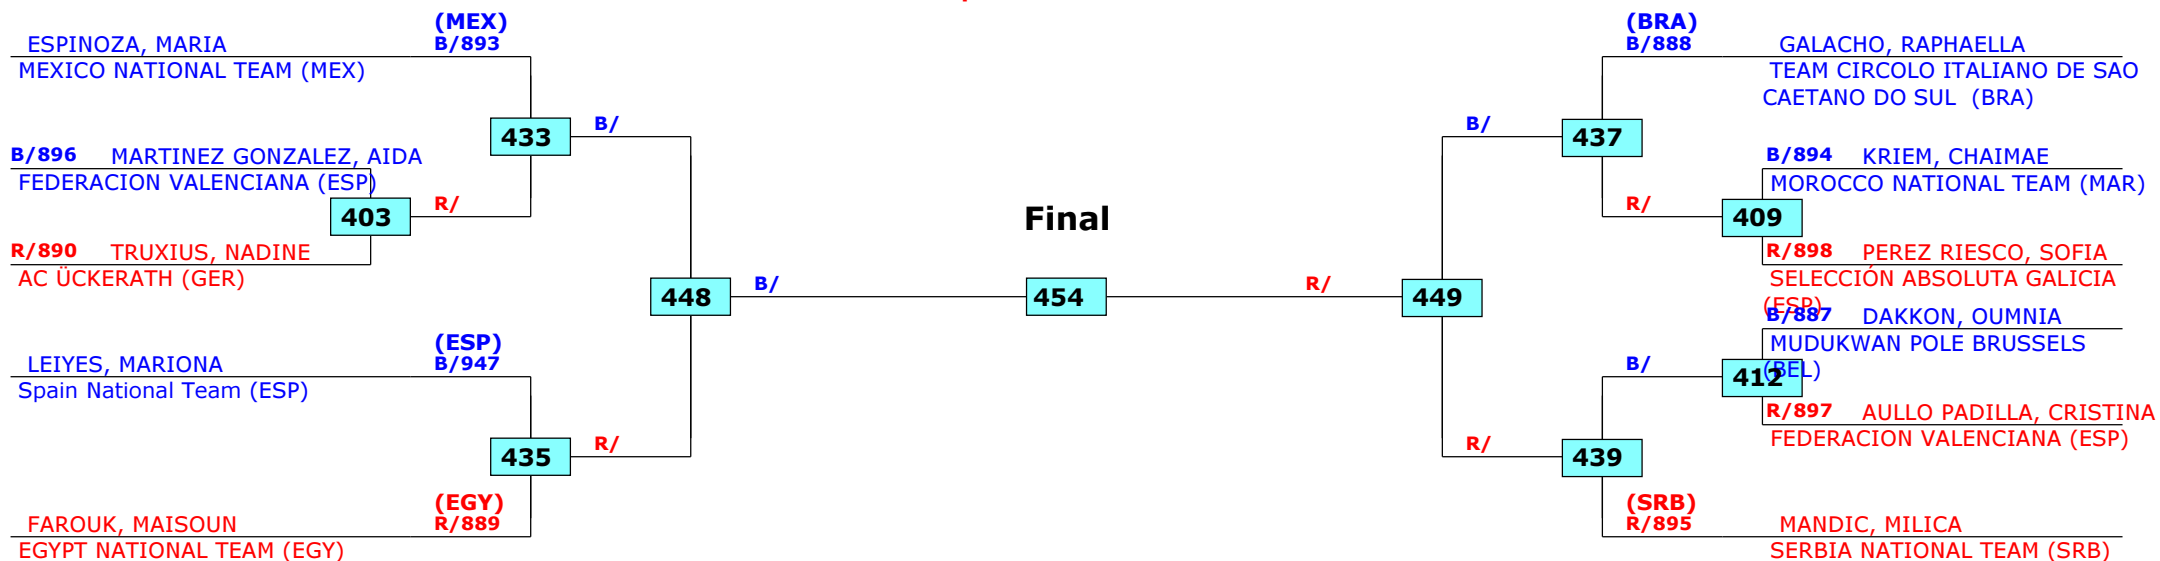

14th Spanish Taekwondo Open 2016

Pontevedra, Spain

Tournament date: 16/04/2016 upto 17/04/2016

Seniors Female A -73 (Middle)

Active competitors: 11

Competition date: 17/04/2016

Result legend: (PUN) Punishment
(WDR) Withdrawal (SDP) Sudden death
(DSQ) Disqualified (PTG) Points win (gap)
(RSC) Ref. stop contest (PTF) Points win (normal)
(SUP) Superiority

Prize winners:

1st rnd

OF

SF

Final

SF

OF

1st rnd