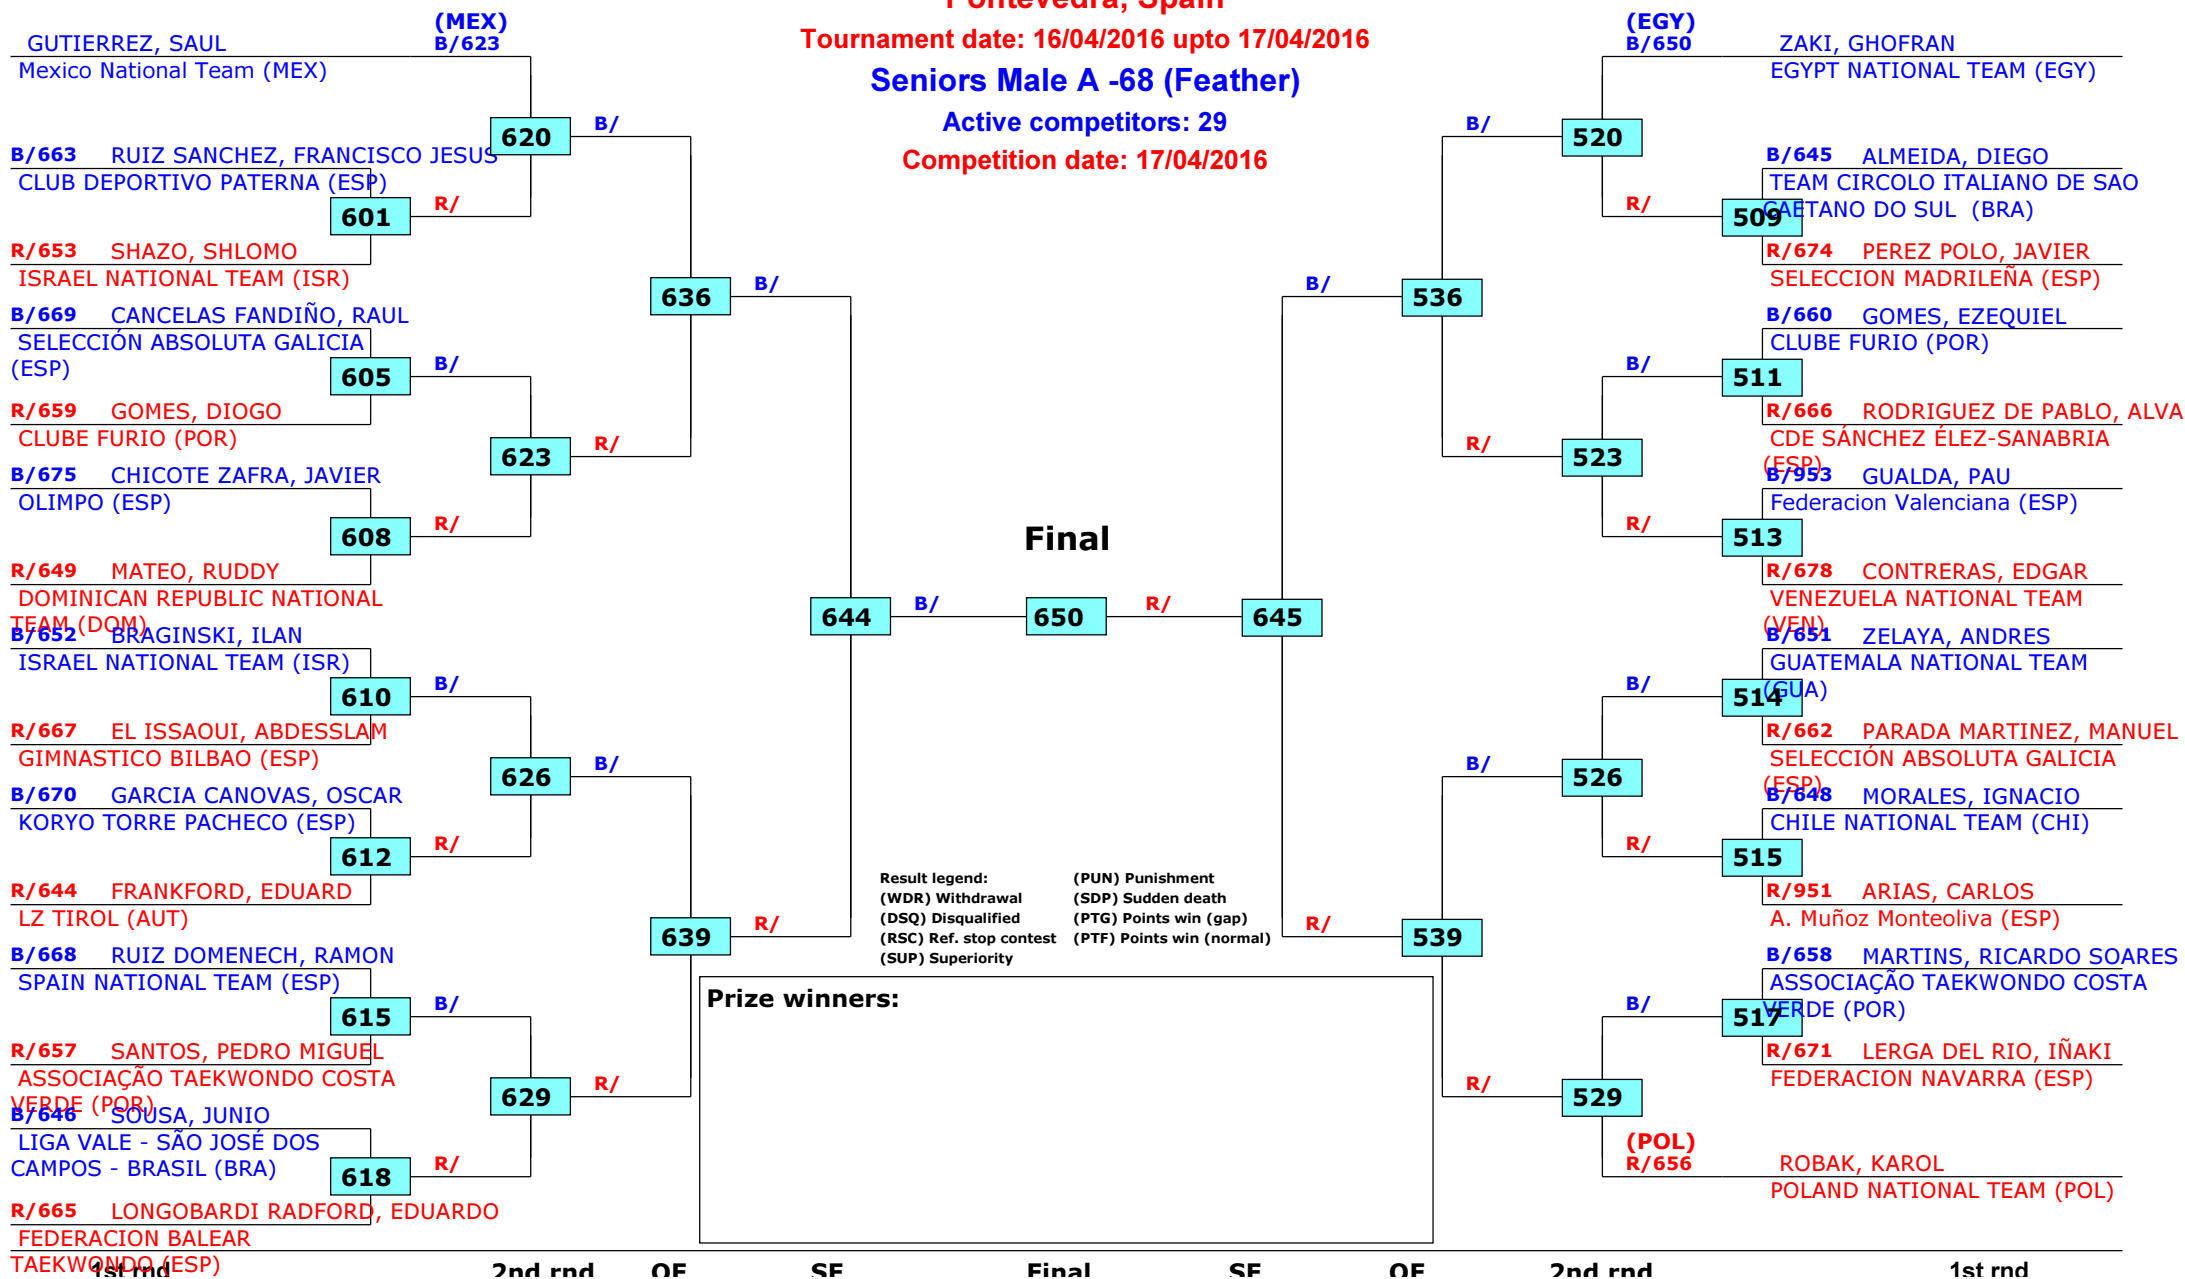

Tournament date: 16/04/2016 upto 17/04/2016

Seniors Male A -63 (Bantam)

Active competitors: 31

Competition date: 17/04/2016

14th Spanish Taekwondo Open 2016

Pontevedra, Spain

Tournament date: 16/04/2016 upto 17/04/2016

Seniors Male A -68 (Feather)

Active competitors: 29

Competition date: 17/04/2016

14th Spanish Taekwondo Open 2016

Pontevedra, Spain

Tournament date: 16/04/2016 upto 17/04/2016

Seniors Male A -74 (Light)

Active competitors: 24