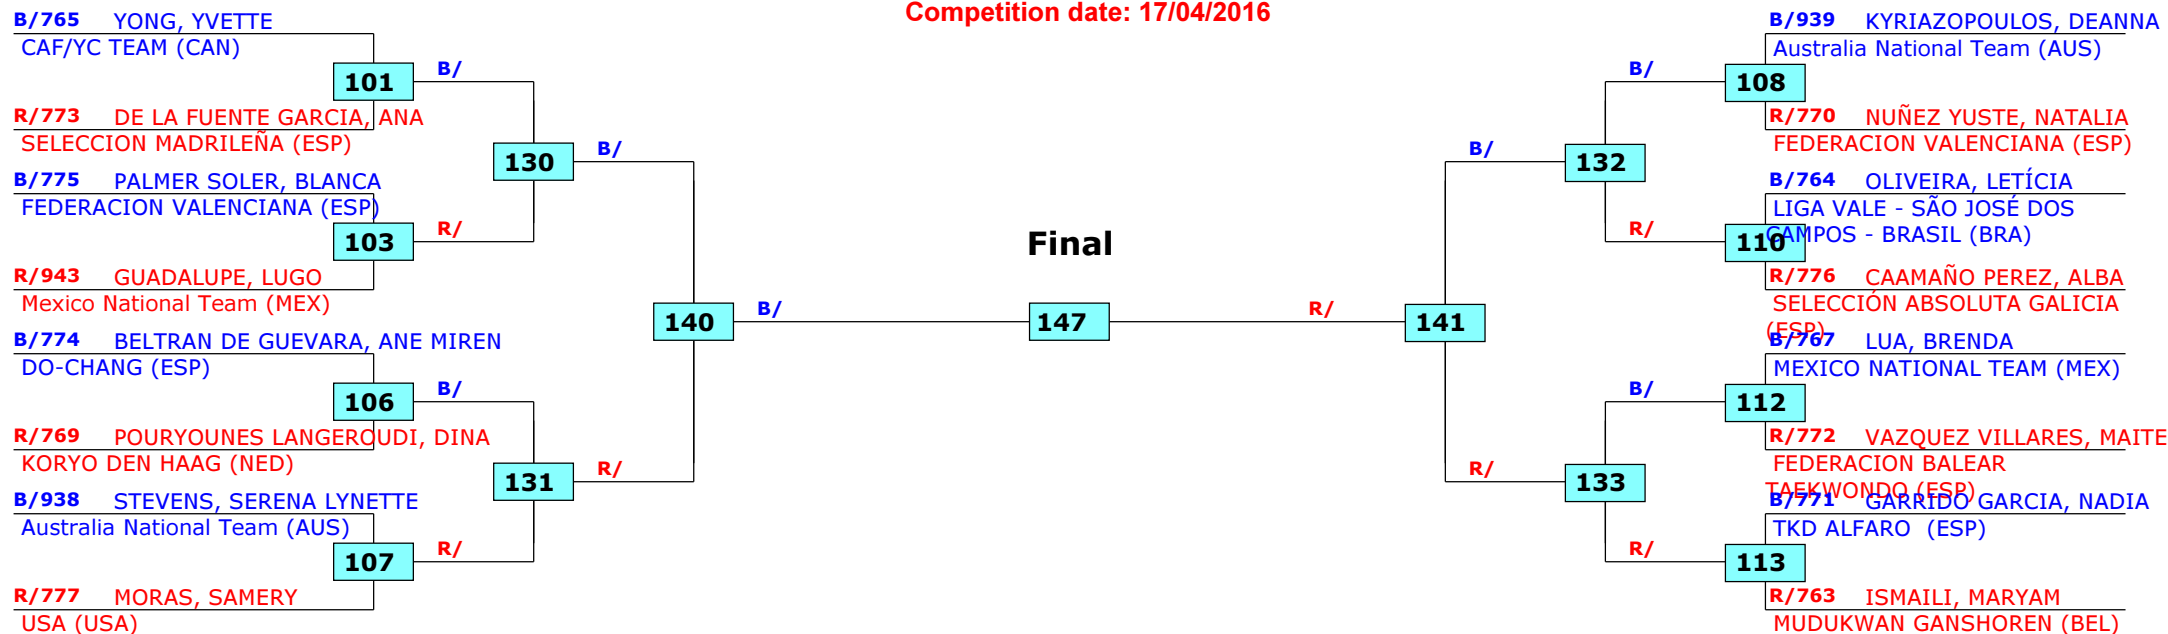

Prize winners:

1st rnd

QF

SF

Final

SF

QF

1st rnd

14th Spanish Taekwondo Open 2016

Pontevedra, Spain

Tournament date: 16/04/2016 upto 17/04/2016

Seniors Female A -46 (Fin)

Active competitors: 16

Competition date: 17/04/2016

Result legend: (PUN) Punishment
(WDR) Withdrawal (SDP) Sudden death
(DSQ) Disqualified (PTG) Points win (gap)
(RSC) Ref. stop contest (PTF) Points win (normal)
(SUP) Superiority

Prize winners:

1st rnd

OF

SF

Final

SF

OF

1st rnd

14th Spanish Taekwondo Open 2016

Pontevedra, Spain

Tournament date: 16/04/2016 upto 17/04/2016

Seniors Female A -49 (Fly)

Active competitors: 19

Competition date: 17/04/2016

14th Spanish Taekwondo Open 2016