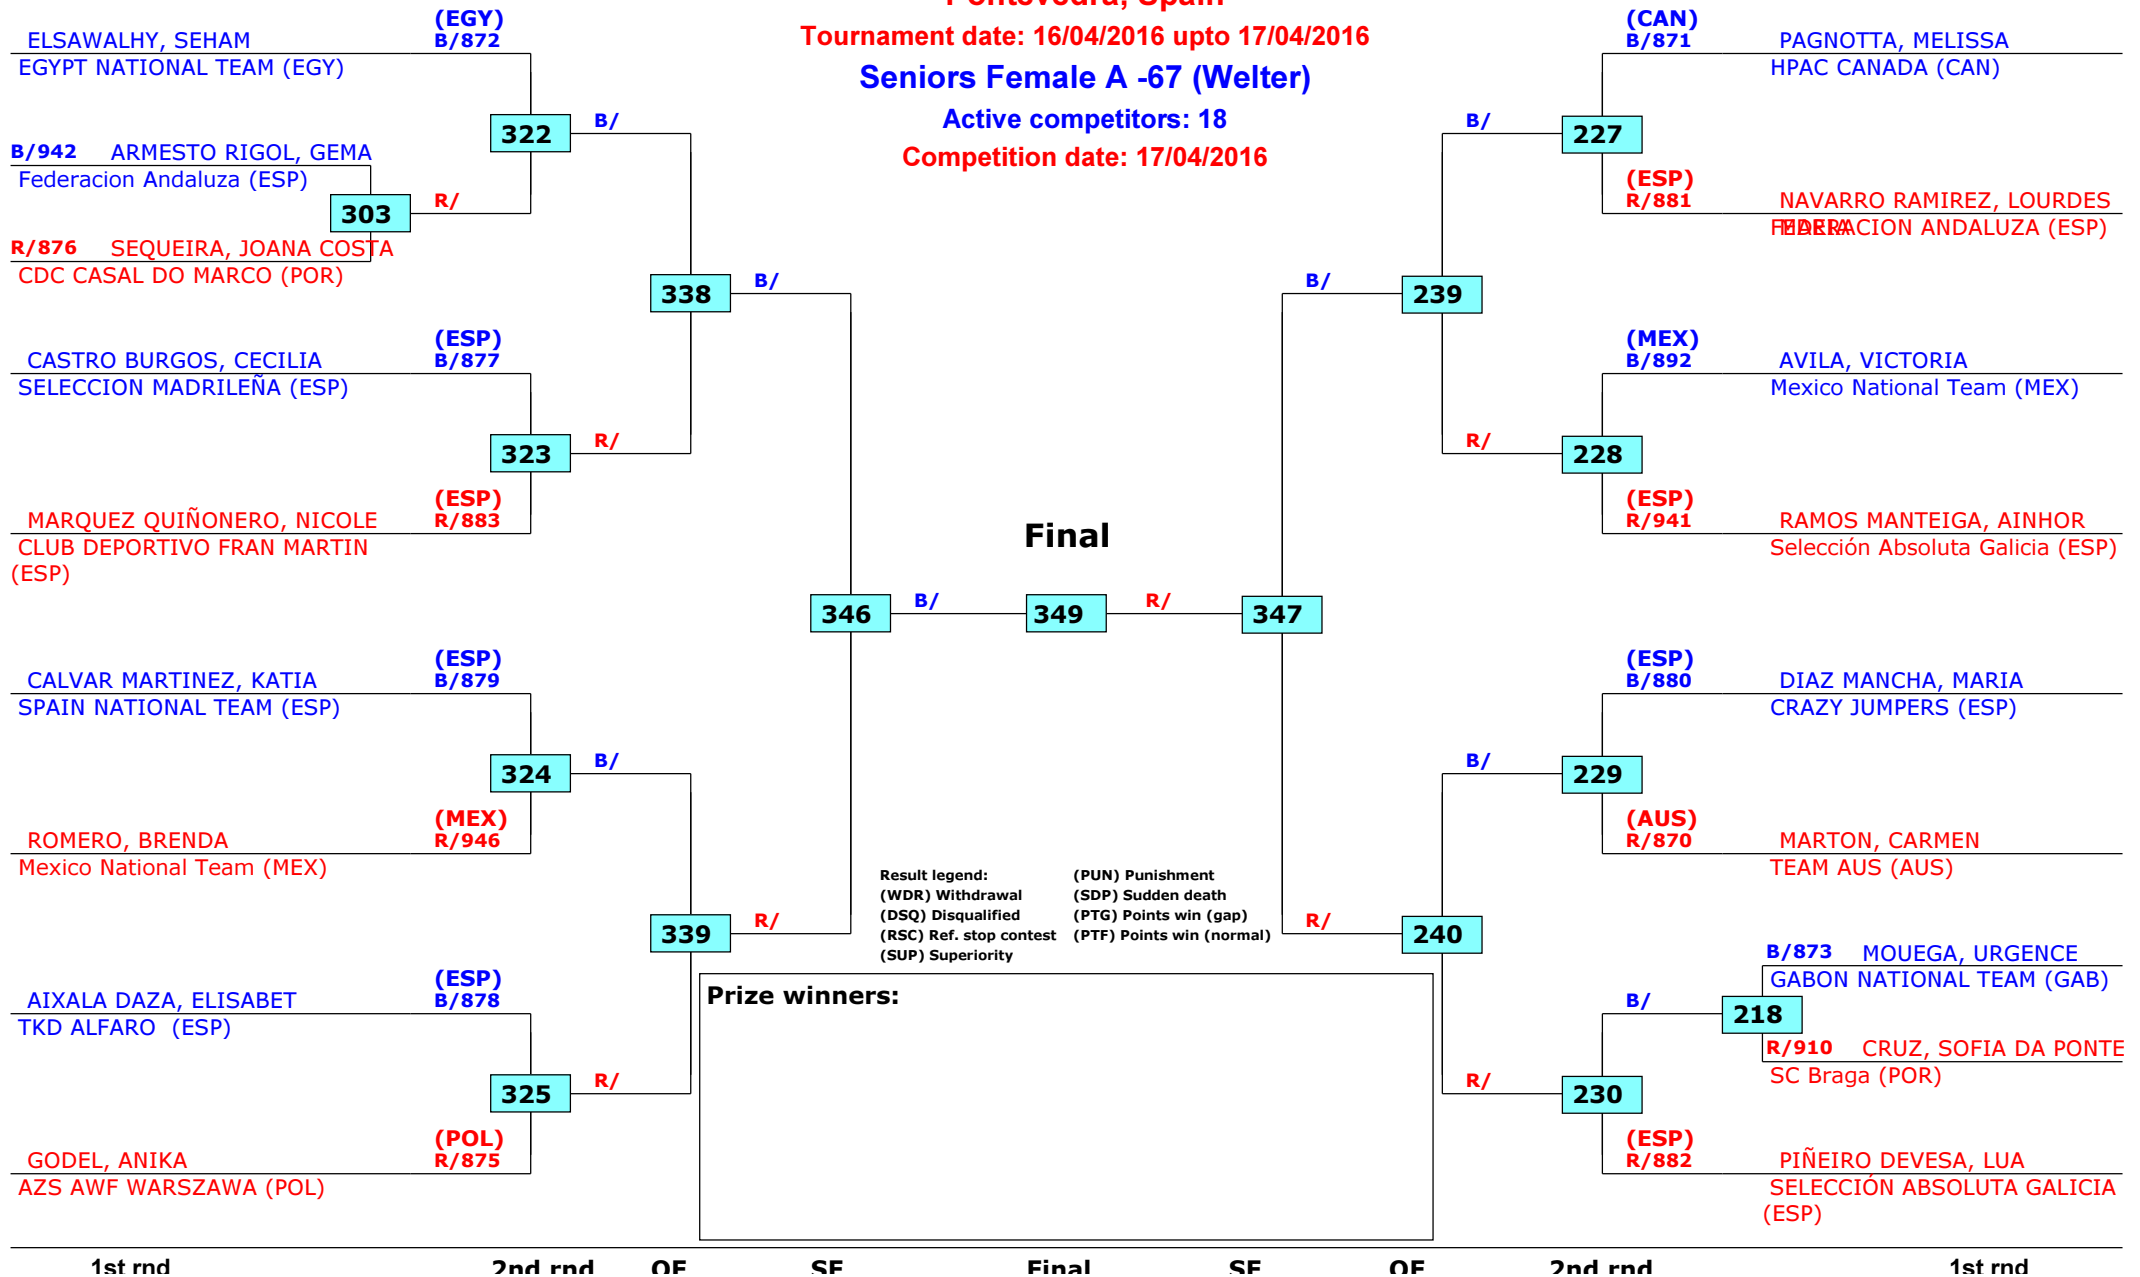

Prize winners:

1st rnd

QF

SF

Final

SF

QF

1st rnd

14th Spanish Taekwondo Open 2016

Pontevedra, Spain

Tournament date: 16/04/2016 upto 17/04/2016

Seniors Female A -67 (Welter)

Active competitors: 18

Competition date: 17/04/2016

14th Spanish Taekwondo Open 2016

Pontevedra, Spain

Tournament date: 16/04/2016 upto 17/04/2016

Seniors Female A -73 (Middle)

Active competitors: 11

Competition date: 17/04/2016

Result legend: (PUN) Punishment
 (WDR) Withdrawal (SDP) Sudden death
 (DSQ) Disqualified (PTG) Points win (gap)
 (RSC) Ref. stop contest (PTF) Points win (normal)
 (SUP) Superiority