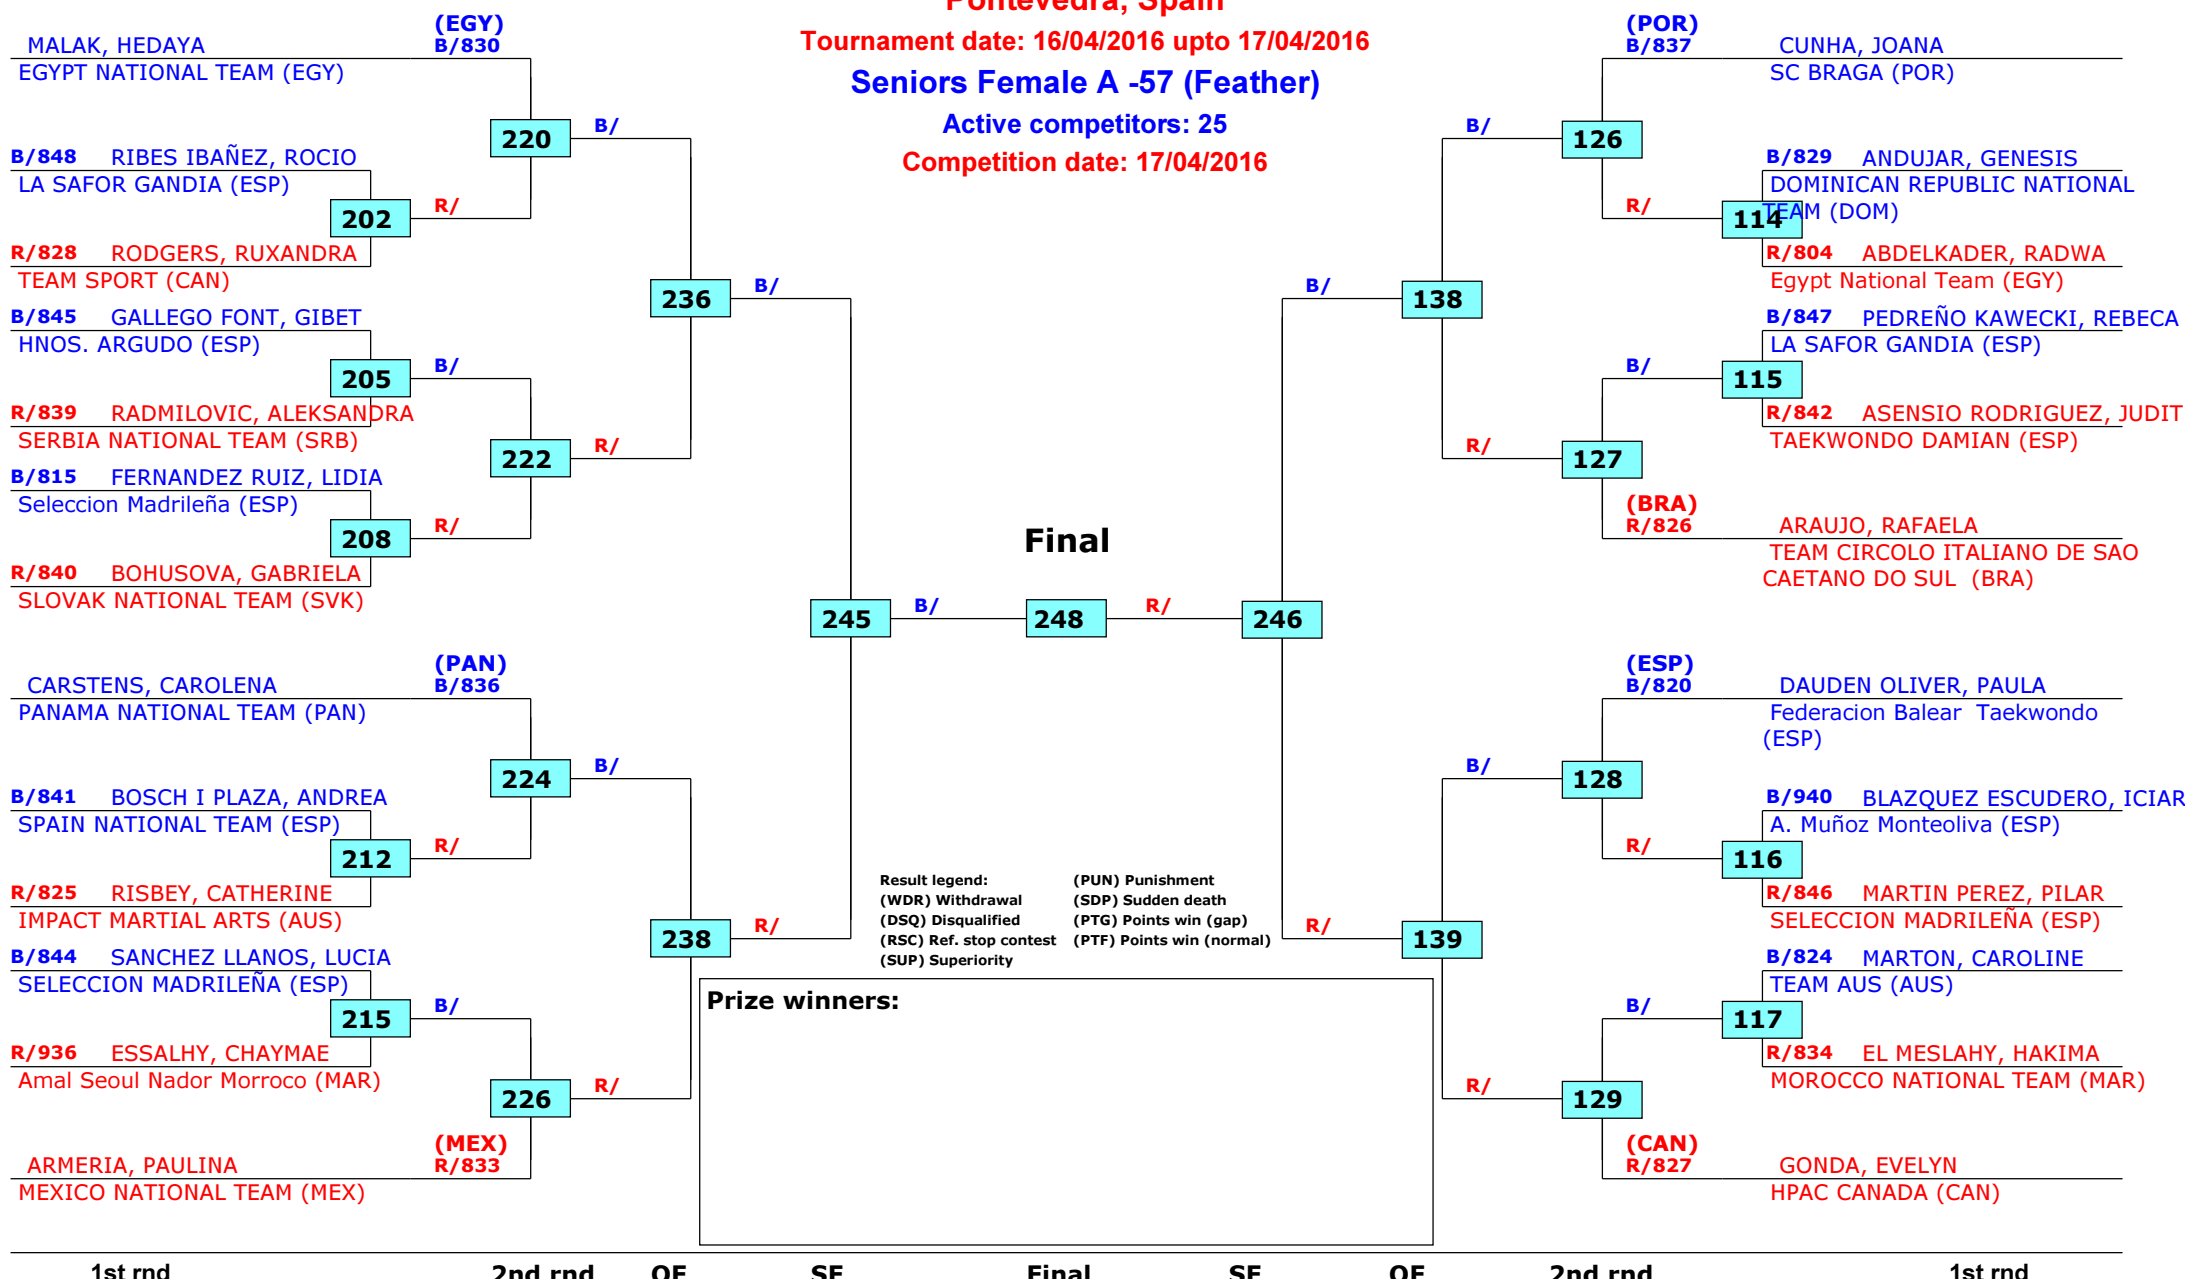

14th Spanish Taekwondo Open 2016

Pontevedra, Spain

Tournament date: 16/04/2016 upto 17/04/2016

Seniors Female A -49 (Fly)

Active competitors: 19

Competition date: 17/04/2016

14th Spanish Taekwondo Open 2016

Pontevedra, Spain

Tournament date: 16/04/2016 upto 17/04/2016

Seniors Female A -53 (Bantam)

Active competitors: 18

Competition date: 17/04/2016

14th Spanish Taekwondo Open 2016

Pontevedra, Spain

Tournament date: 16/04/2016 upto 17/04/2016

Seniors Female A -57 (Feather)

Active competitors: 25

Competition date: 17/04/2016

14th Spanish Taekwondo Open 2016

Pontevedra, Spain

Tournament date: 16/04/2016 upto 17/04/2016

Seniors Female A -62 (Light)