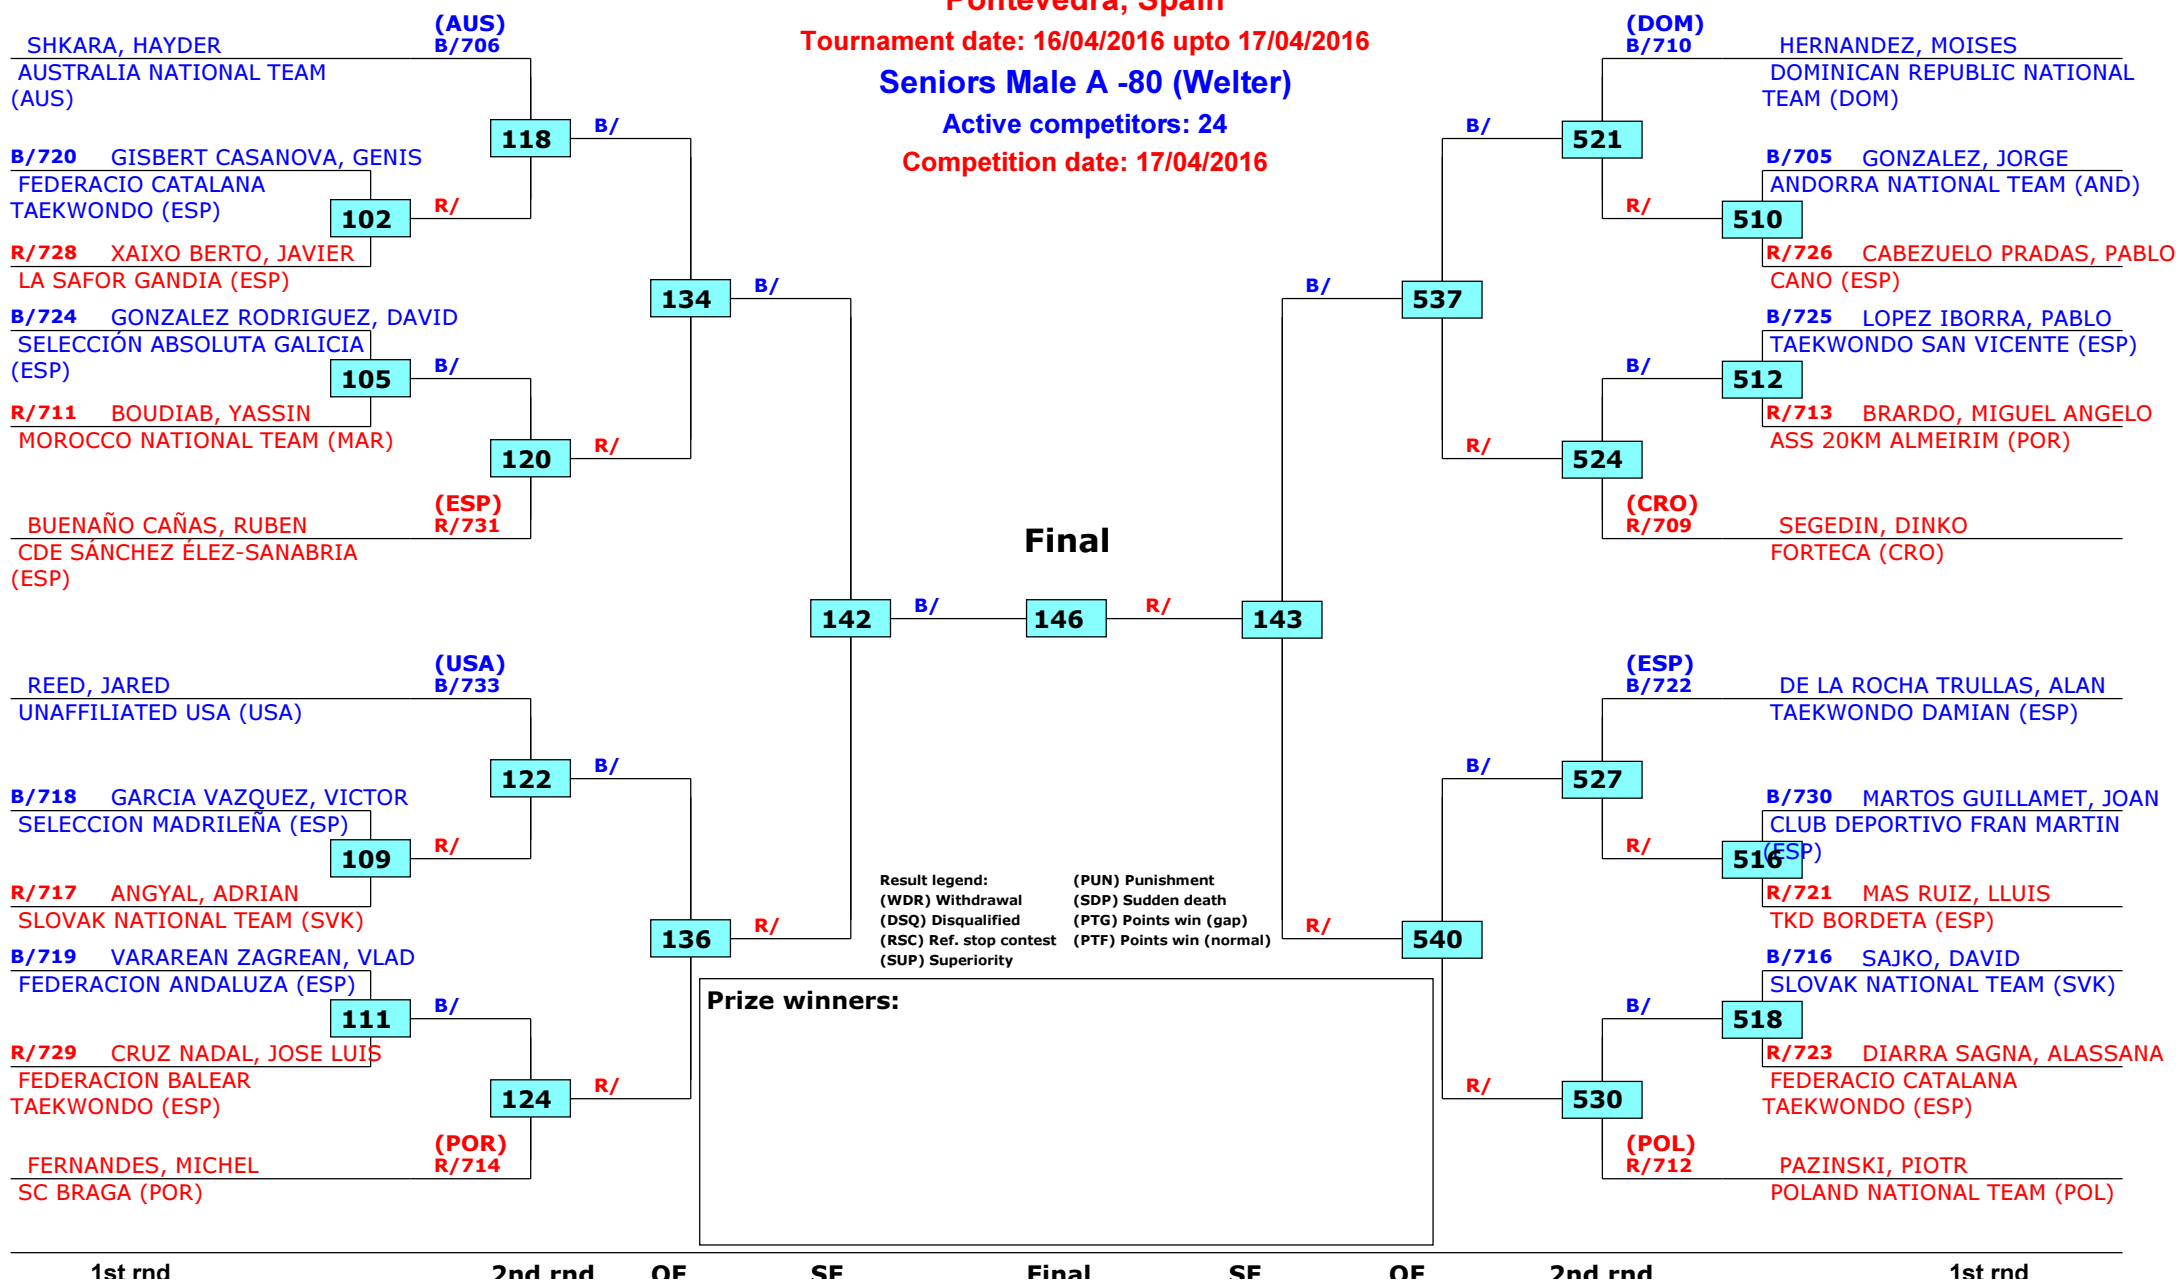

Competition date: 17/04/2016

14th Spanish Taekwondo Open 2016

Pontevedra, Spain

Tournament date: 16/04/2016 upto 17/04/2016

Seniors Male A -80 (Welter)

Active competitors: 24

Competition date: 17/04/2016

14th Spanish Taekwondo Open 2016