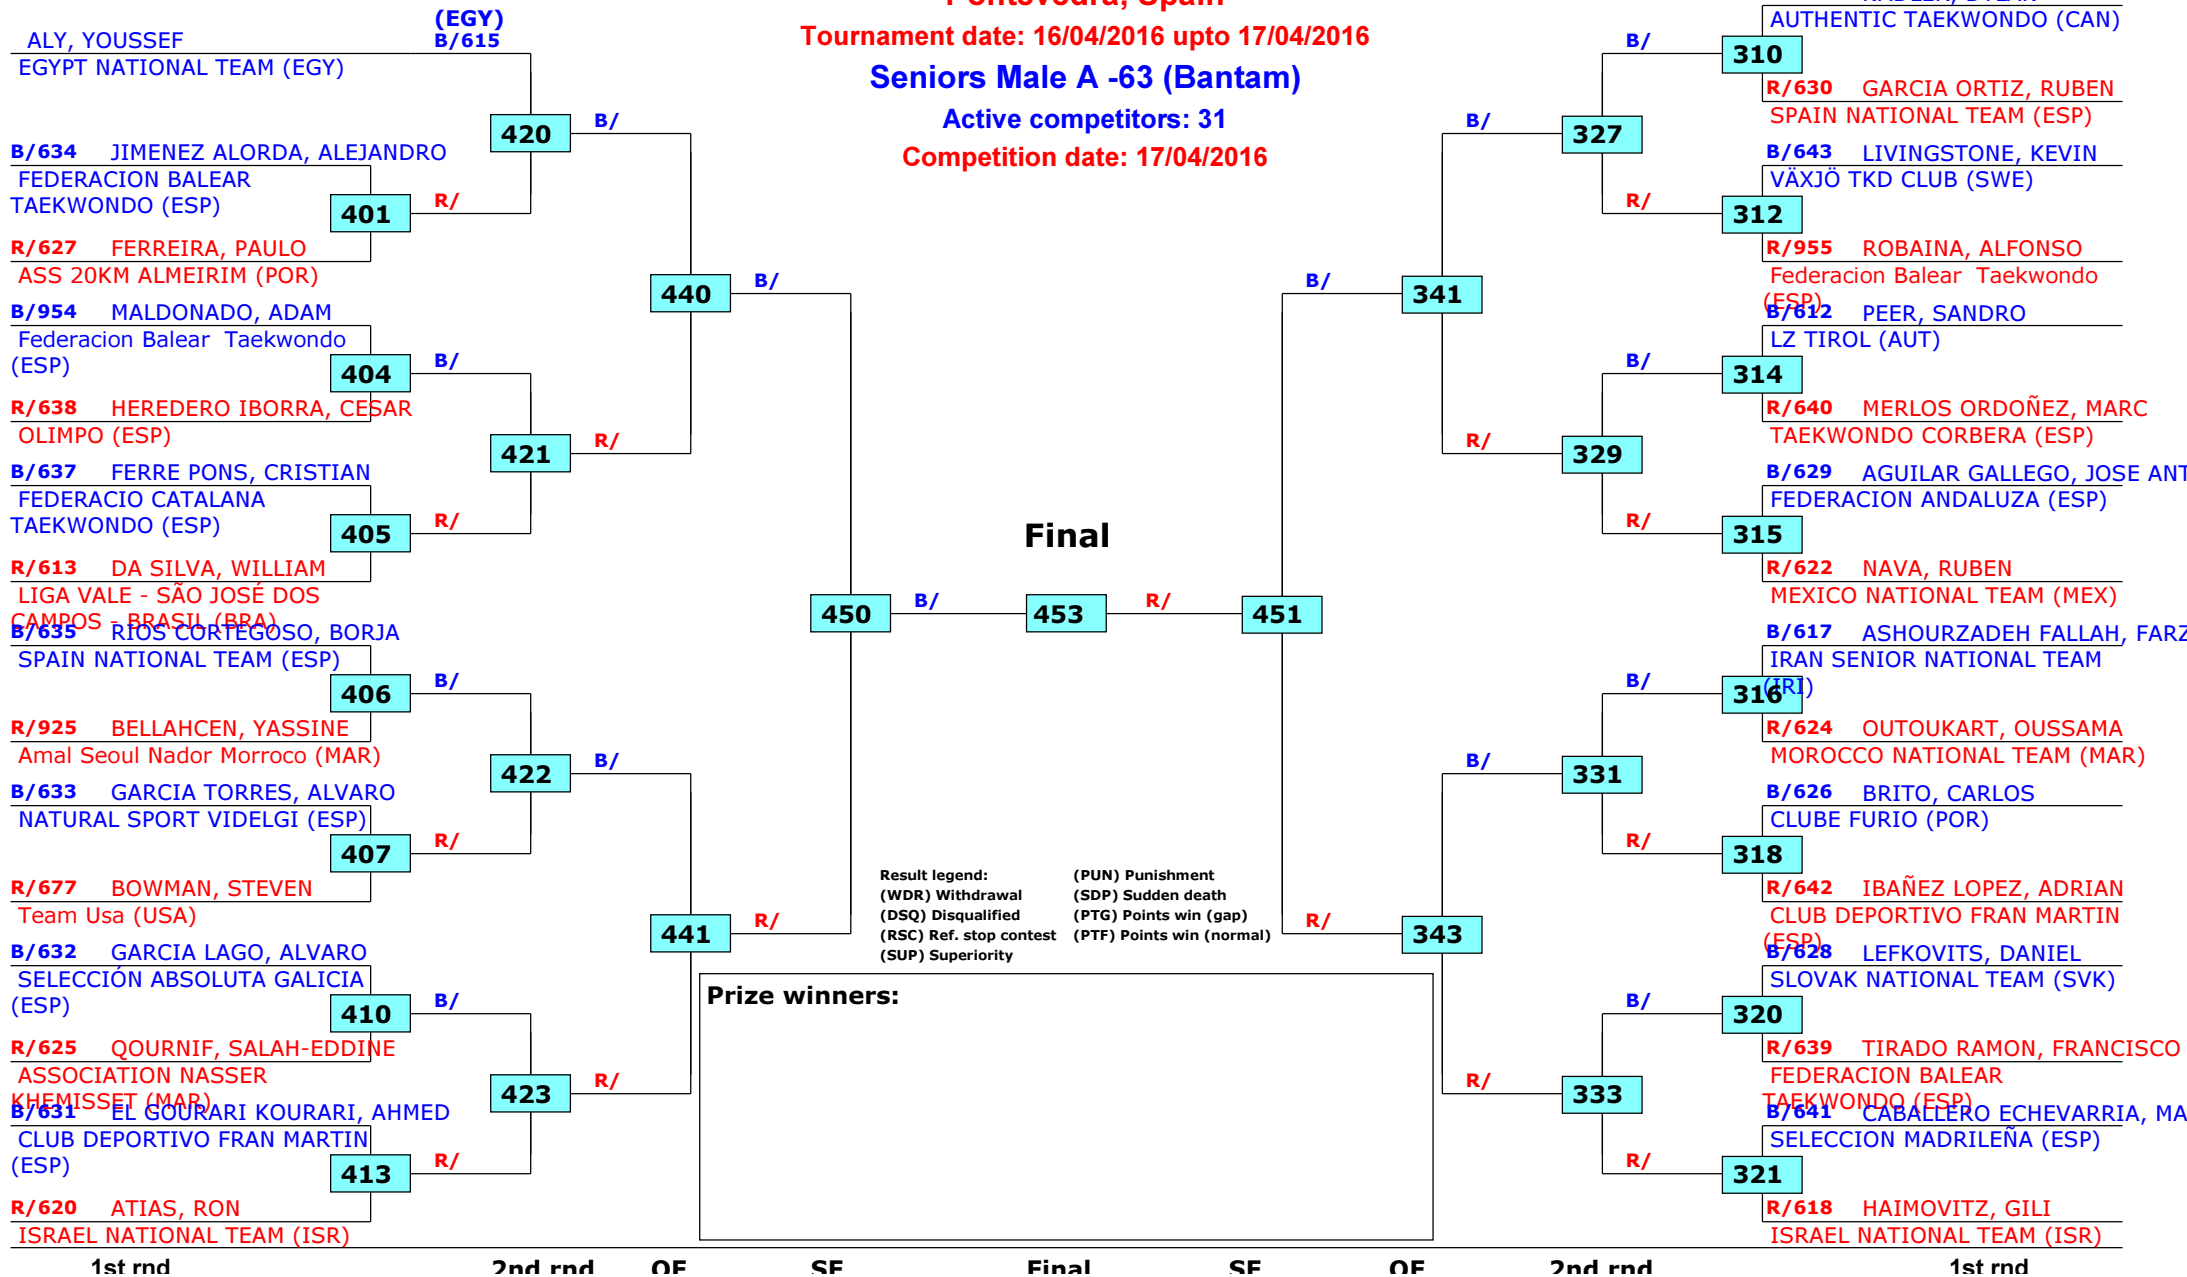

14th Spanish Taekwondo Open 2016

Pontevedra, Spain

Tournament date: 16/04/2016 upto 17/04/2016

Seniors Male A -63 (Bantam)

Active competitors: 31

Competition date: 17/04/2016