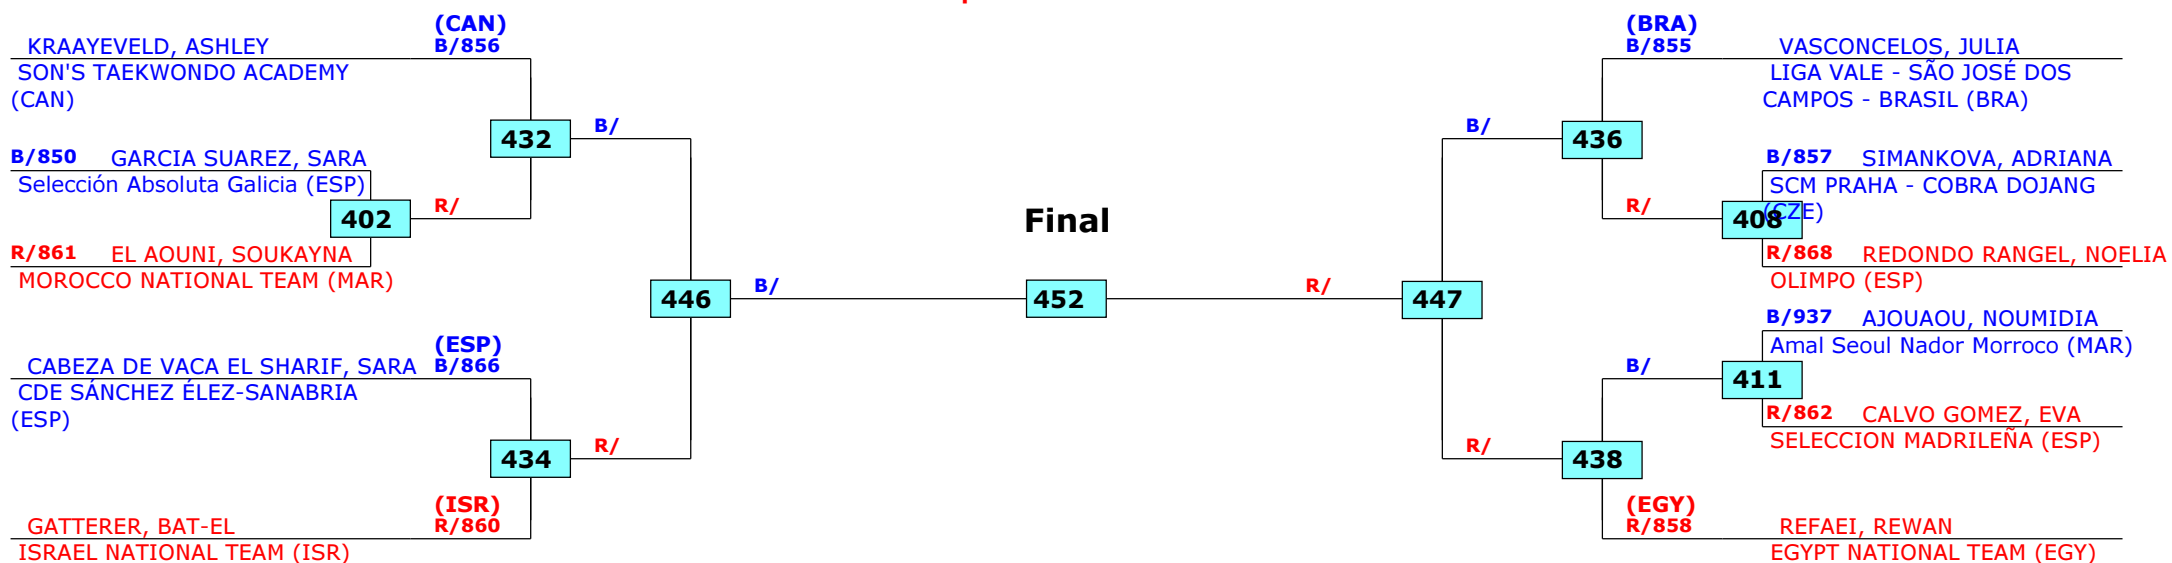

14th Spanish Taekwondo Open 2016

Pontevedra, Spain

Tournament date: 16/04/2016 upto 17/04/2016

Seniors Female A -62 (Light)

Active competitors: 11

Competition date: 17/04/2016

Result legend: (PUN) Punishment
(WDR) Withdrawal (SDP) Sudden death
(DSQ) Disqualified (PTG) Points win (gap)
(RSC) Ref. stop contest (PTF) Points win (normal)
(SUP) Superiority

Prize winners:

1st rnd

QF

SF

Final

SF

QF

1st rnd