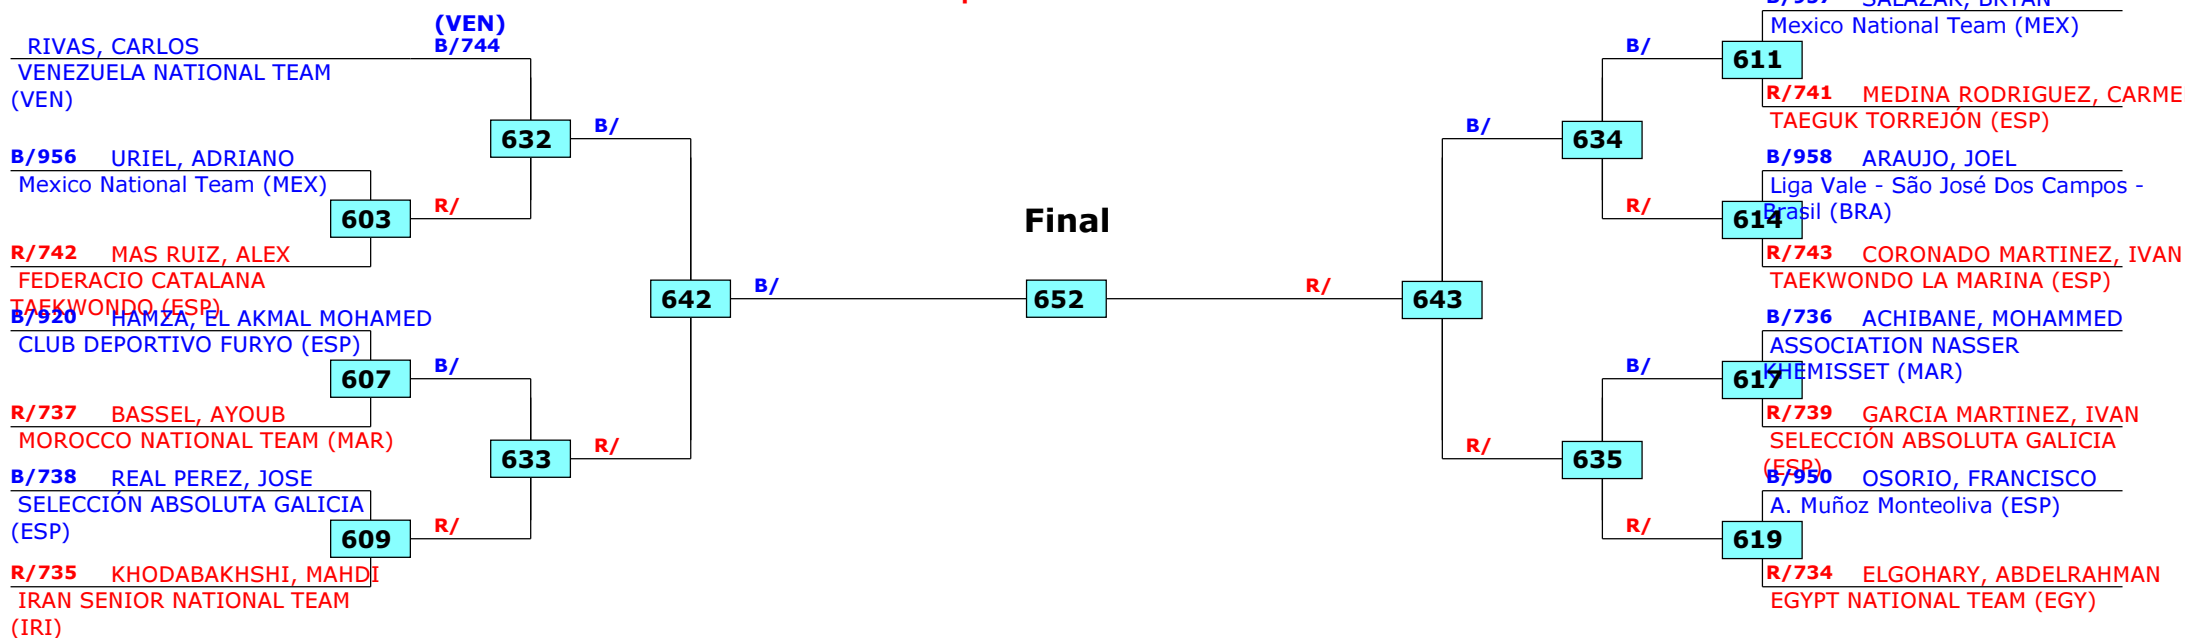

14th Spanish Taekwondo Open 2016

Pontevedra, Spain

Tournament date: 16/04/2016 upto 17/04/2016

Seniors Male A -87 (Middle)

Active competitors: 15

Competition date: 17/04/2016

Result legend: (PUN) Punishment (SDP) Sudden death
(WDR) Withdrawal (DSQ) Disqualified (PTG) Points win (gap)
(RSC) Ref. stop contest (PTF) Points win (normal)
(SUP) Superiority

Prize winners:

1st rnd

QF

SF

Final

SF

QF

1st rnd