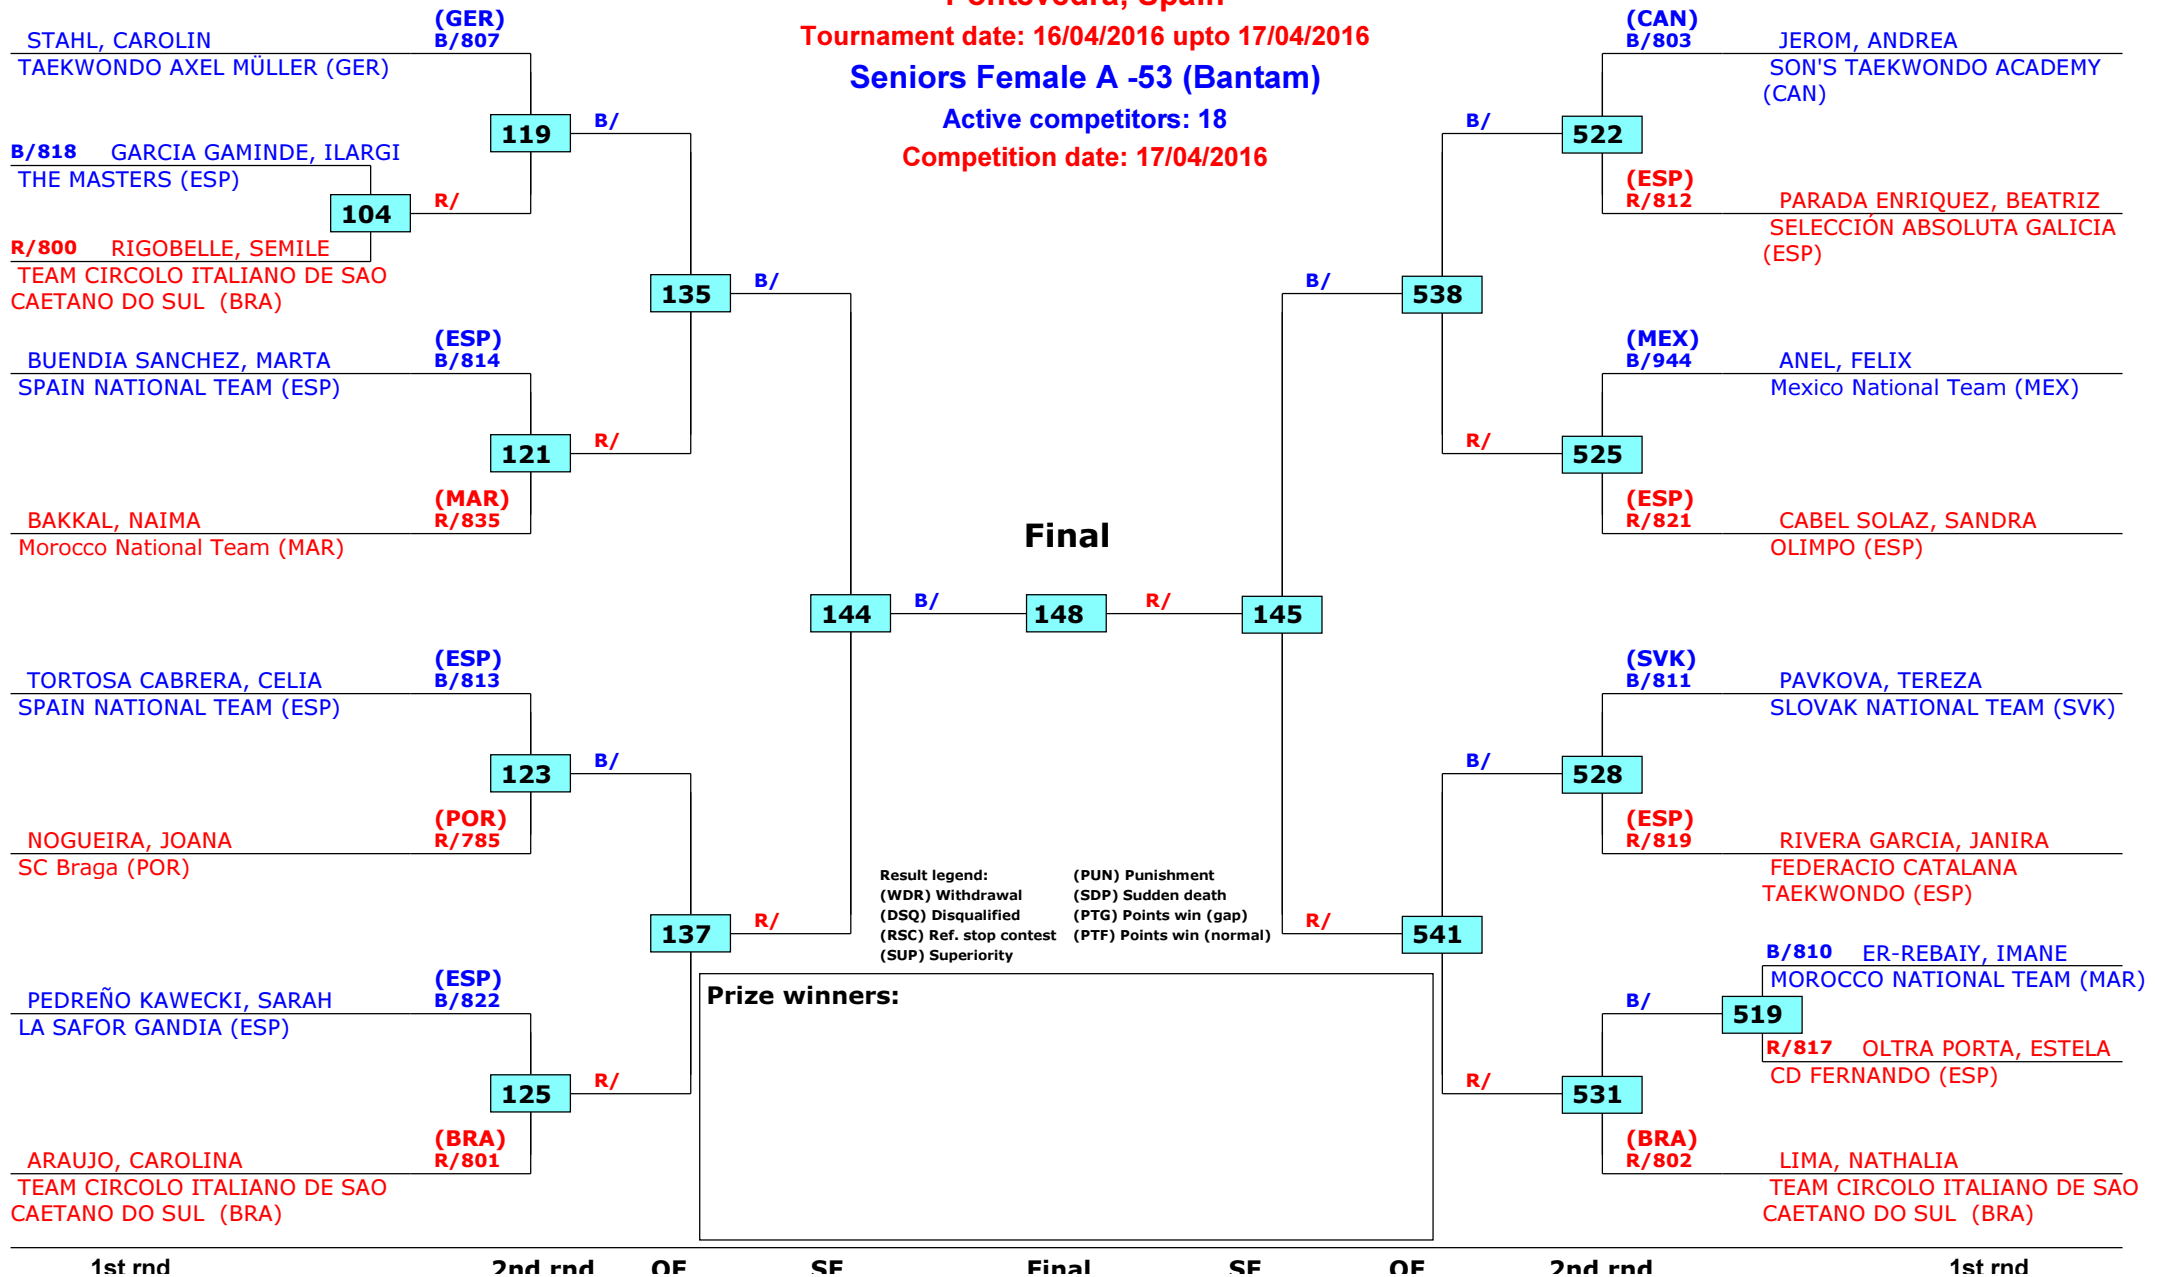

14th Spanish Taekwondo Open 2016

Pontevedra, Spain

Tournament date: 16/04/2016 upto 17/04/2016

Seniors Female A -49 (Fly)

Active competitors: 19

Competition date: 17/04/2016

14th Spanish Taekwondo Open 2016

Pontevedra, Spain

Tournament date: 16/04/2016 upto 17/04/2016

Seniors Female A -53 (Bantam)

Active competitors: 18

Competition date: 17/04/2016

14th Spanish Taekwondo Open 2016

Pontevedra, Spain

Tournament date: 16/04/2016 upto 17/04/2016